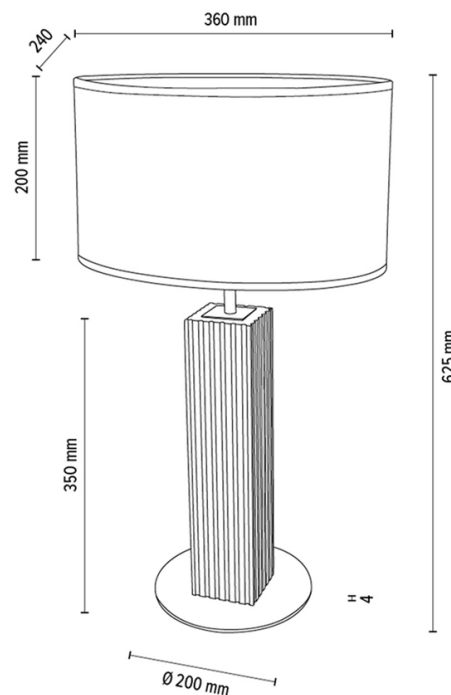

RIFLET

Table lamp

Article number:	7012912311524
EAN:	5905840262166
Light source:	1xE27 Max.40W
LED power W:	N/A
AC voltage:	220-240V
Luminous power lm:	N/A
Color temperature K:	N/A
Color rendering index CRI:	N/A
IP protection class:	IP20
Protection class:	2
Up&Down system:	N/A
Touch dimmer:	N/A
Click&Dimm system:	N/A
Magnetic mounting:	N/A
LED lighting method:	N/A
Lamp material:	Metal, Oak wood
Lamp color:	Nickel Matt, Oiled Oak
Lampshade No.:	A1524
Lampshade material:	Jacquard fabric
Lampshade color:	Cream-Silver
Cable material:	Fabric
Cable color:	Anthracite
CE Declaration:	Download
FSC certificate:	FSC-C129231
Lamp dimensions	
Height (mm):	625
Width (mm):	240
Length (mm):	360
Diameter (mm):	
Net weight kg:	2,82
Gross weight kg:	3,87
Dimensions of carton No.1	
Height (mm):	520
Width (mm):	220
Length (mm):	220
Dimensions of carton No.2	
Height (mm):	240
Width (mm):	270
Length (mm):	390
Dimensions of carton No.3	
Height (mm):	n/a
Width (mm):	n/a
Length (mm):	n/a