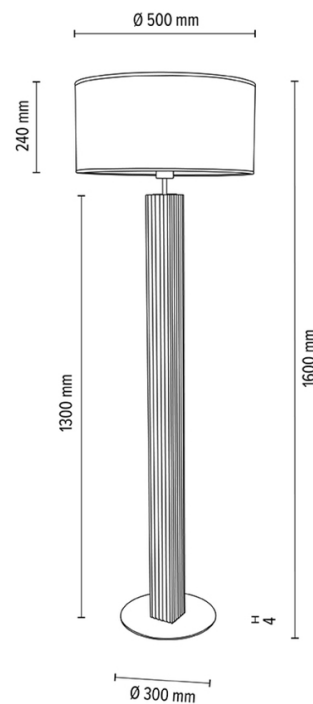

RIFLET

Floor lamp

Article number:	6012908711545
EAN:	5905840262180
Light source:	1xE27 Max.60W
LED power W:	N/A
AC voltage:	220-240V
Luminous power lm:	N/A
Color temperature K:	N/A
Color rendering index CRI:	N/A
IP protection class:	IP20
Protection class:	2
Up&Down system:	N/A
Touch dimmer:	N/A
Click&Dimm system:	N/A
Magnetic mounting:	N/A
LED lighting method:	N/A
Lamp material:	Metal, Oak wood
Lamp color:	Nickel Matt, Oiled Oak
Lampshade No.:	A1545
Lampshade material:	Jacquard fabric
Lampshade color:	White
Cable material:	Fabric
Cable color:	Anthracite
CE Declaration:	Download
FSC certificate:	FSC-C129231
Lamp dimensions	
Height (mm):	1600
Width (mm):	
Length (mm):	
Diameter (mm):	
Net weight kg:	8,00
Gross weight kg:	9,85
Dimensions of carton No.1	
Height (mm):	1530
Width (mm):	160
Length (mm):	330
Dimensions of carton No.2	
Height (mm):	290
Width (mm):	520
Length (mm):	520
Dimensions of carton No.3	
Height (mm):	n/a
Width (mm):	n/a
Length (mm):	n/a