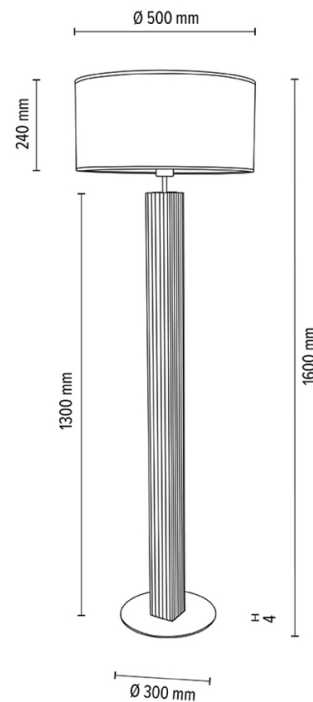

## Floor lamp

Article number:	6012908711529
EAN:	5905840262197
Light source:	1xE27 Max.60W
LED power W:	N/A
AC voltage:	220-240V
Luminous power lm:	N/A
Color temperature K:	N/A
Color rendering index CRI:	N/A
IP protection class:	IP20
Protection class:	2
Up&Down system:	N/A
Touch dimmer:	N/A
Click&Dimm system:	N/A
Magnetic mounting:	N/A
LED lighting method:	N/A
Lamp material:	Metal, Oak wood
Lamp color:	Nickel Matt, Oiled Oak
Lampshade No.:	A1529
Lampshade material:	Jacquard fabric
Lampshade color:	Cream-Silver
Cable material:	Fabric
Cable color:	Anthracite
CE Declaration:	<a href="#">Download</a>
FSC certificate:	<a href="#">FSC-C129231</a>
Lamp dimensions	
Height (mm):	1600
Width (mm):	
Length (mm):	
Diameter (mm):	
Net weight kg:	8,00
Gross weight kg:	9,85
Dimensions of carton No.1	
Height (mm):	1530
Width (mm):	160
Length (mm):	330
Dimensions of carton No.2	
Height (mm):	290
Width (mm):	520
Length (mm):	520
Dimensions of carton No.3	
Height (mm):	n/a
Width (mm):	n/a
Length (mm):	n/a