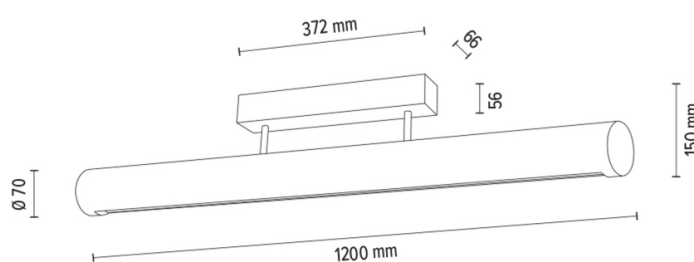

CONOR

Ceiling Lamp

Article number:	4017400500000
EAN:	5905840253515
Light source:	1x LED 24V Integrated
LED power W:	34.5W
AC voltage:	220-240V
Luminous power lm:	2475 lm
Color temperature K:	3000K
Color rendering index CRI:	CRI ≥ 80
IP protection class:	IP20
Protection class:	2
Up&Down system:	YES
Touch dimmer:	N/A
Click&Dimm system:	YES
Magnetic mounting:	N/A
LED lighting method:	Direct LED lighting
Lamp material:	Metal, Oak wood
Lamp color:	Black, Oiled Oak
Lampshade No.:	N/A
Lampshade material:	N/A
Lampshade color:	N/A
Cable material:	Metal/PVC
Cable color:	Metal/Transparent
CE Declaration:	Download
FSC certificate:	FSC-C129231

Lamp dimensions

Height (mm):	150
Width (mm):	66
Length (mm):	1200
Diameter (mm):	
Net weight kg:	3,00
Gross weight kg:	3,48

Dimensions of carton No.1

Height (mm):	140
Width (mm):	160
Length (mm):	1240

Dimensions of carton No.2

Height (mm):	n/a
Width (mm):	n/a
Length (mm):	n/a

Dimensions of carton No.3

Height (mm):	n/a
Width (mm):	n/a
Length (mm):	n/a

Made in Poland · 5 Years Guarantee