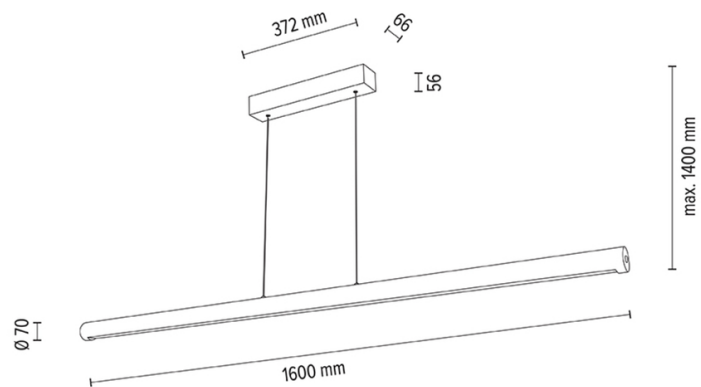

CONOR

Pendant Lamp

Article number:	1017410200000
EAN:	5905840257056
Light source:	1x LED 24V Integrated
LED power W:	45W
AC voltage:	220-240V
Luminous power lm:	3336 lm
Color temperature K:	3000K
Color rendering index CRI:	CRI ≥ 80
IP protection class:	IP20
Protection class:	2
Up&Down system:	YES
Touch dimmer:	YES
Click&Dimm system:	N/A
Magnetic mounting:	N/A
LED lighting method:	Direct LED lighting
Lamp material:	Metal, Oak wood
Lamp color:	Black, Oiled Oak
Lampshade No.:	N/A
Lampshade material:	N/A
Lampshade color:	N/A
Cable material:	Metal/PVC
Cable color:	Metal/Transparent
CE Declaration:	Download
FSC certificate:	FSC-C129231

Lamp dimensions

Height (mm):	1400
Width (mm):	70
Length (mm):	1600
Diameter (mm):	
Net weight kg:	3.20
Gross weight kg:	3.83

Dimensions of carton No.1

Height (mm):	115
Width (mm):	150
Length (mm):	1660

Dimensions of carton No.2

Height (mm):	n/a
Width (mm):	n/a
Length (mm):	n/a

Dimensions of carton No.3

Height (mm):	n/a
Width (mm):	n/a
Length (mm):	n/a

Made in Poland · 5 Years Guarantee