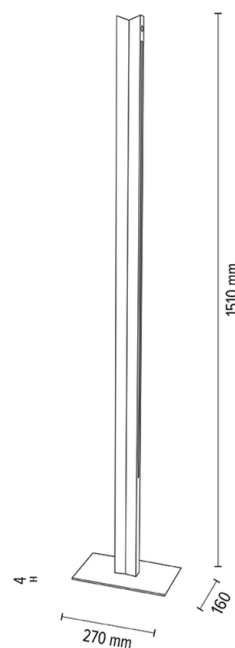

TWIN

Floor lamp

Article number:	6027406300000
EAN:	5905840259753
Light source:	2x LED 24V Integrated
LED power W:	36W
AC voltage:	220-240V
Luminous power lm:	2624 lm
Color temperature K:	3000K
Color rendering index CRI:	CRI ≥ 80
IP protection class:	IP20
Protection class:	2
Up&Down system:	N/A
Touch dimmer:	YES
Click&Dimm system:	N/A
Magnetic mounting:	N/A
LED lighting method:	Dual-Directional LED Lighting
Lamp material:	Metal, Oak wood
Lamp color:	Nickel Matt, Oiled Oak
Lampshade No.:	N/A
Lampshade material:	N/A
Lampshade color:	N/A
Cable material:	PVC
Cable color:	Black
CE Declaration:	Download
FSC certificate:	FSC-C129231

Lamp dimensions

Height (mm):	1510
Width (mm):	160
Length (mm):	270
Diameter (mm):	
Net weight kg:	3,60
Gross weight kg:	4,56

Dimensions of carton No.1

Height (mm):	1560
Width (mm):	180
Length (mm):	300

Dimensions of carton No.2

Height (mm):	n/a
Width (mm):	n/a
Length (mm):	n/a

Dimensions of carton No.3

Height (mm):	n/a
Width (mm):	n/a
Length (mm):	n/a

Made in Poland · 5 Years Guarantee