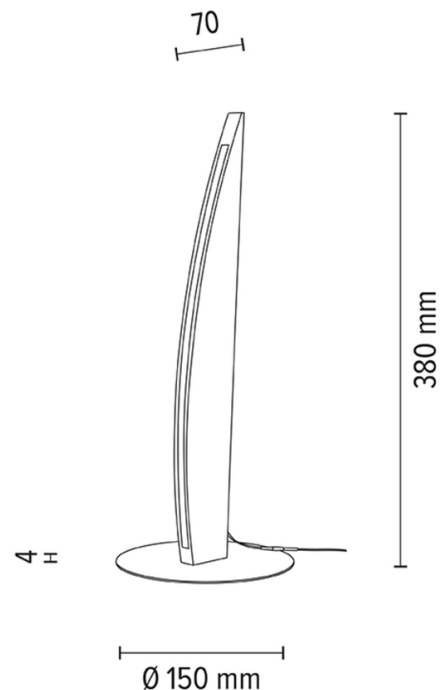

DUBAI

Table lamp

Article number:	7017404200000
EAN:	5905840255991
Light source:	1x LED 24V Integrated
LED power W:	8W
AC voltage:	220-240V
Luminous power lm:	366 lm
Color temperature K:	3000K
Color rendering index CRI:	CRI 90
IP protection class:	IP20
Protection class:	2
Up&Down system:	N/A
Touch dimmer:	YES
Click&Dimm system:	N/A
Magnetic mounting:	N/A
LED lighting method:	Direct LED lighting
Lamp material:	Metal, Oak wood
Lamp color:	Nickel Matt, Oiled Oak
Lampshade No.:	N/A
Lampshade material:	N/A
Lampshade color:	N/A
Cable material:	PVC
Cable color:	Black
CE Declaration:	Download
FSC certificate:	FSC-C129231

Lamp dimensions

Height (mm):	380
Width (mm):	
Length (mm):	
Diameter (mm):	
Net weight kg:	1,10
Gross weight kg:	1,45

Dimensions of carton No.1

Height (mm):	440
Width (mm):	175
Length (mm):	175

Dimensions of carton No.2

Height (mm):	n/a
Width (mm):	n/a
Length (mm):	n/a

Dimensions of carton No.3

Height (mm):	n/a
Width (mm):	n/a
Length (mm):	n/a

Made in Poland · 5 Years Guarantee