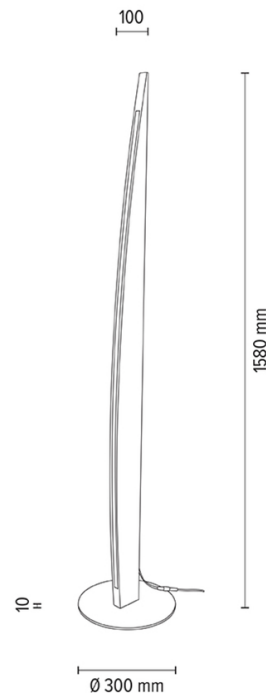

DUBAI

Floor lamp

Article number:	6017401300000
EAN:	5905840254529
Light source:	1x LED 24V Integrated
LED power W:	33W
AC voltage:	220-240V
Luminous power lm:	1707 lm
Color temperature K:	3000K
Color rendering index CRI:	CRI 90
IP protection class:	IP20
Protection class:	2
Up&Down system:	N/A
Touch dimmer:	YES
Click&Dimm system:	N/A
Magnetic mounting:	N/A
LED lighting method:	Direct LED lighting
Lamp material:	Metal, Oak wood
Lamp color:	Nickel Matt, Oiled Oak
Lampshade No.:	N/A
Lampshade material:	N/A
Lampshade color:	N/A
Cable material:	PVC
Cable color:	Black
CE Declaration:	Download
FSC certificate:	FSC-C129231

Lamp dimensions

Height (mm):	1580
Width (mm):	
Length (mm):	
Diameter (mm):	
Net weight kg:	4,70
Gross weight kg:	6,30

Dimensions of carton No.1

Height (mm):	1630
Width (mm):	105
Length (mm):	340

Dimensions of carton No.2

Height (mm):	n/a
Width (mm):	n/a
Length (mm):	n/a

Dimensions of carton No.3

Height (mm):	n/a
Width (mm):	n/a
Length (mm):	n/a

Made in Poland · 5 Years Guarantee