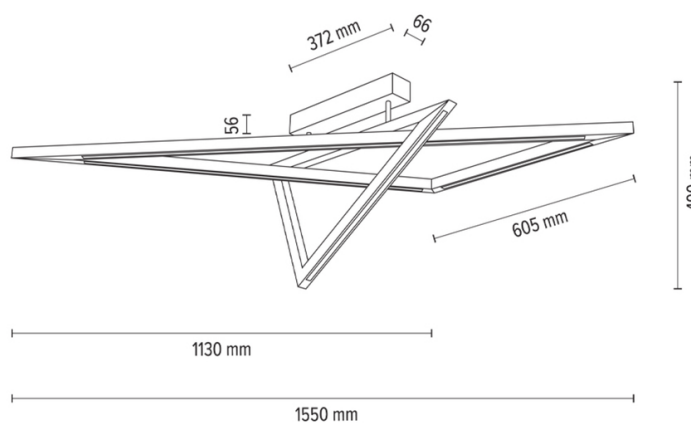

Lamp dimensions

Height (mm):	490
Width (mm):	470
Length (mm):	1550
Diameter (mm):	
Net weight kg:	4,60
Gross weight kg:	6,95

Dimensions of carton No.1

Height (mm):	1670
Width (mm):	530
Length (mm):	530

Dimensions of carton No.2

Height (mm):	n/a
Width (mm):	n/a
Length (mm):	n/a

Dimensions of carton No.3

Height (mm):	n/a
Width (mm):	n/a
Length (mm):	n/a

Made in Poland · 5 Years Guarantee