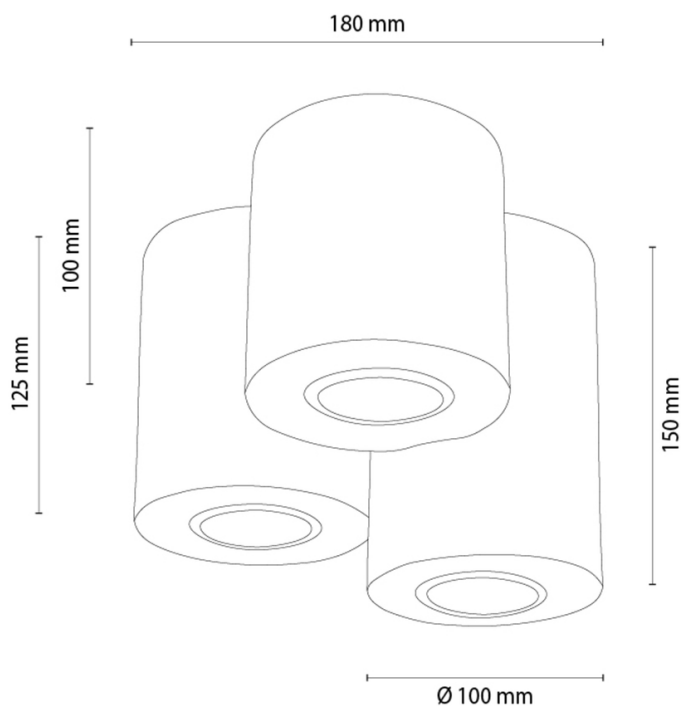

PEVEX

Ceiling Lamp

Article number:	2037423300000
EAN:	5905840270659
Light source:	3xGU10 Max.6W
LED power W:	N/A
AC voltage:	220-240V
Luminous power lm:	N/A
Color temperature K:	N/A
Color rendering index CRI:	N/A
IP protection class:	IP20
Protection class:	2
Up&Down system:	N/A
Touch dimmer:	N/A
Click&Dimm system:	N/A
Magnetic mounting:	N/A
LED lighting method:	N/A
Lamp material:	Oak wood
Lamp color:	Oiled Oak
Lampshade No.:	N/A
Lampshade material:	N/A
Lampshade color:	N/A
Cable material:	N/A
Cable color:	N/A
CE Declaration:	Download
FSC certificate:	FSC-C129231
Lamp dimensions	
Height (mm):	150
Width (mm):	N/A
Length (mm):	N/A
Diameter (mm):	N/A
Net weight kg:	1,8
Gross weight kg:	2,1
Dimensions of carton No.1	
Height (mm):	170
Width (mm):	220
Length (mm):	220
Dimensions of carton No.2	
Height (mm):	N/A
Width (mm):	N/A
Length (mm):	N/A
Dimensions of carton No.3	
Height (mm):	N/A
Width (mm):	N/A
Length (mm):	N/A