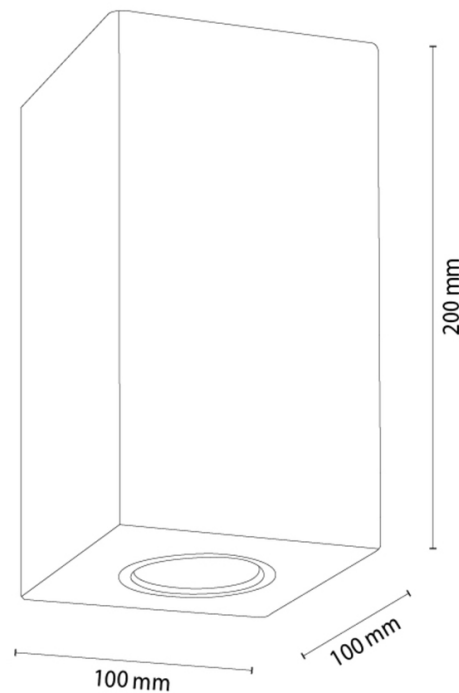

## Wall lamp

Article number:	2027423000000
EAN:	5905840270628
Light source:	2xGU10 Max.6W
LED power W:	N/A
AC voltage:	220-240V
Luminous power lm:	N/A
Color temperature K:	N/A
Color rendering index CRI:	N/A
IP protection class:	IP20
Protection class:	2
Up&Down system:	N/A
Touch dimmer:	N/A
Click&Dimm system:	N/A
Magnetic mounting:	N/A
LED lighting method:	N/A
Lamp material:	Oak wood
Lamp color:	Oiled Oak
Lampshade No.:	N/A
Lampshade material:	N/A
Lampshade color:	N/A
Cable material:	N/A
Cable color:	N/A
CE Declaration:	<a href="#">Download</a>
FSC certificate:	<a href="#">FSC-C129231</a>
Lamp dimensions	
Height (mm):	200
Width (mm):	100
Length (mm):	100
Diameter (mm):	
Net weight kg:	1,5
Gross weight kg:	1,8
Dimensions of carton No.1	
Height (mm):	240
Width (mm):	130
Length (mm):	130
Dimensions of carton No.2	
Height (mm):	N/A
Width (mm):	N/A
Length (mm):	N/A
Dimensions of carton No.3	
Height (mm):	N/A
Width (mm):	N/A
Length (mm):	N/A