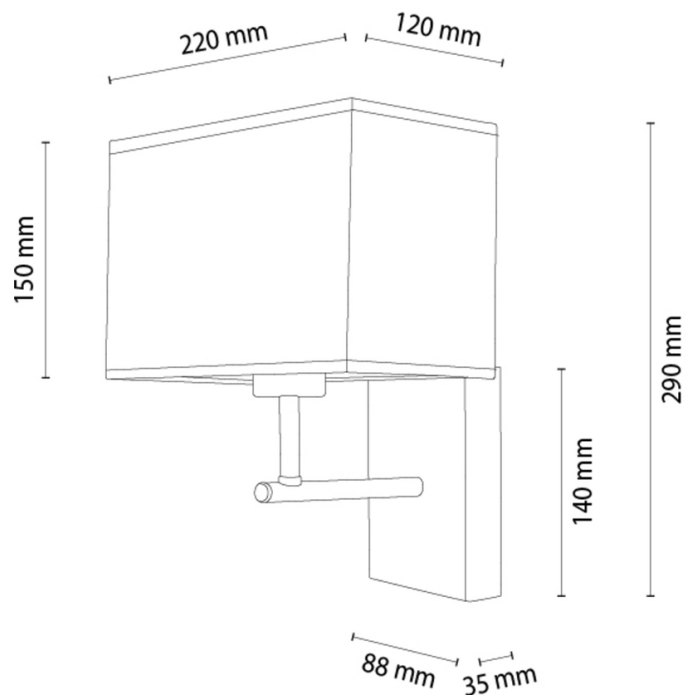

## Wall lamp

Article number:	2017407811032
EAN:	5905840270550
Light source:	1xE27 Max.25W
LED power W:	N/A
AC voltage:	220-240V
Luminous power lm:	N/A
Color temperature K:	N/A
Color rendering index CRI:	N/A
IP protection class:	IP20
Protection class:	1
Up&Down system:	N/A
Touch dimmer:	N/A
Click&Dimm system:	N/A
Magnetic mounting:	N/A
LED lighting method:	N/A
Lamp material:	Metal, Oak wood
Lamp color:	Black, Oiled Oak
Lampshade No.:	A1032
Lampshade material:	Fabric
Lampshade color:	White
Cable material:	N/A
Cable color:	N/A
CE Declaration:	<a href="#">Download</a>
FSC certificate:	<a href="#">FSC-C129231</a>
Lamp dimensions	
Height (mm):	290
Width (mm):	220
Length (mm):	200
Diameter (mm):	
Net weight kg:	0,85
Gross weight kg:	1,15
Dimensions of carton No.1	
Height (mm):	230
Width (mm):	140
Length (mm):	260
Dimensions of carton No.2	
Height (mm):	N/A
Width (mm):	N/A
Length (mm):	N/A
Dimensions of carton No.3	
Height (mm):	N/A
Width (mm):	N/A
Length (mm):	N/A