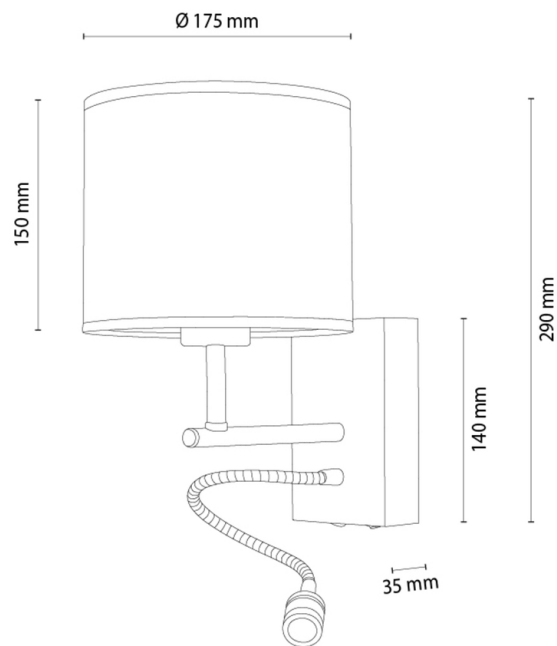

## Wall lamp

Article number:	2027402310083
EAN:	5905840270529
Light source:	1xE27 Max.25W, 1xLED Integrated
LED power W:	2,8
AC voltage:	220-240V
Luminous power lm:	110 lm
Color temperature K:	4000K
Color rendering index CRI:	CRI ≥ 80
IP protection class:	IP20
Protection class:	1
Up&Down system:	N/A
Touch dimmer:	N/A
Click&Dimm system:	N/A
Magnetic mounting:	N/A
LED lighting method:	N/A
Lamp material:	Metal, Oak wood
Lamp color:	Black, Oiled Oak
Lampshade No.:	A0083
Lampshade material:	Linen fabric
Lampshade color:	Beige/Black
Cable material:	N/A
Cable color:	N/A
CE Declaration:	<a href="#">Download</a>
FSC certificate:	<a href="#">FSC-C129231</a>
Lamp dimensions	
Height (mm):	290
Width (mm):	175
Length (mm):	215
Diameter (mm):	
Net weight kg:	0,75
Gross weight kg:	1,25
Dimensions of carton No.1	
Height (mm):	210
Width (mm):	220
Length (mm):	300
Dimensions of carton No.2	
Height (mm):	N/A
Width (mm):	N/A
Length (mm):	N/A
Dimensions of carton No.3	
Height (mm):	N/A
Width (mm):	N/A
Length (mm):	N/A