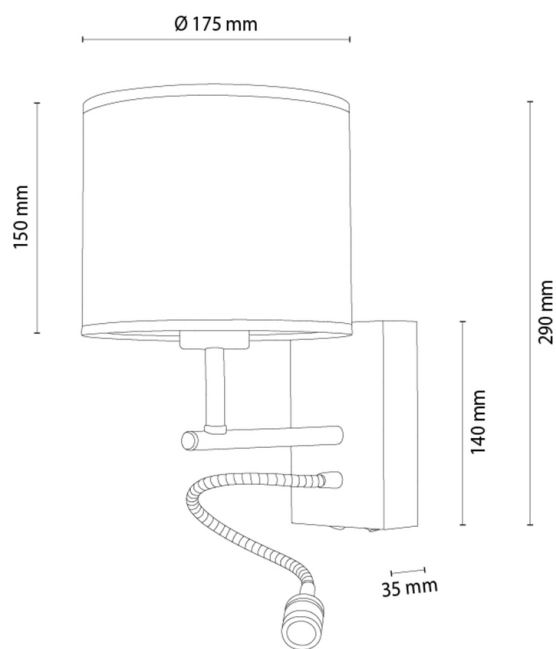

## Wall lamp

Article number:	2027402311235
EAN:	5905840270482
Light source:	1xE27 Max.25W, 1xLED Integrated
LED power W:	2,8
AC voltage:	220-240V
Luminous power lm:	110 lm
Color temperature K:	4000K
Color rendering index CRI:	CRI ≥ 80
IP protection class:	IP20
Protection class:	1
Up&Down system:	N/A
Touch dimmer:	N/A
Click&Dimm system:	N/A
Magnetic mounting:	N/A
LED lighting method:	N/A
Lamp material:	Metal, Oak wood
Lamp color:	Black, Oiled Oak
Lampshade No.:	A1235
Lampshade material:	Linen fabric
Lampshade color:	Beige
Cable material:	N/A
Cable color:	N/A
CE Declaration:	<a href="#">Download</a>
FSC certificate:	<a href="#">FSC-C129231</a>
Lamp dimensions	
Height (mm):	290
Width (mm):	175
Length (mm):	215
Diameter (mm):	
Net weight kg:	0,75
Gross weight kg:	1,25
Dimensions of carton No.1	
Height (mm):	210
Width (mm):	220
Length (mm):	300
Dimensions of carton No.2	
Height (mm):	N/A
Width (mm):	N/A
Length (mm):	N/A
Dimensions of carton No.3	
Height (mm):	N/A
Width (mm):	N/A
Length (mm):	N/A