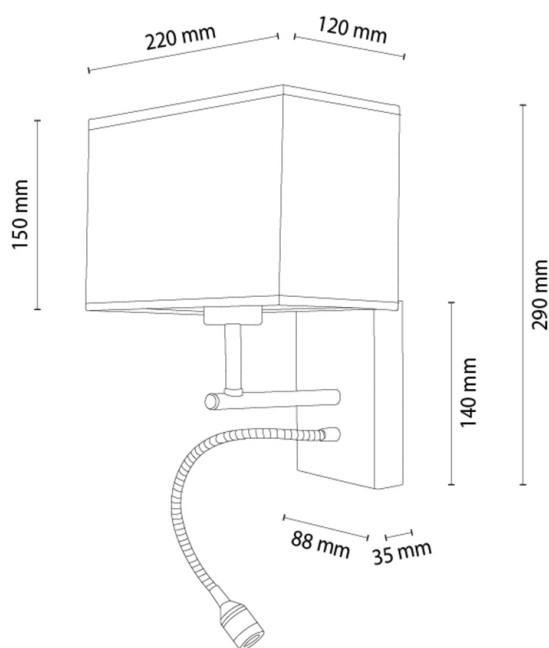

LECTOR

Wall lamp

Article number:	2027402311031
EAN:	5905840270475
Light source:	1xE27 Max.25W, 1xLED Integrated
LED power W:	2,8
AC voltage:	220-240V
Luminous power lm:	110 lm
Color temperature K:	4000K
Color rendering index CRI:	CRI ≥ 80
IP protection class:	IP20
Protection class:	1
Up&Down system:	N/A
Touch dimmer:	N/A
Click&Dimm system:	N/A
Magnetic mounting:	N/A
LED lighting method:	N/A
Lamp material:	Metal, Oak wood
Lamp color:	Black, Oiled Oak
Lampshade No.:	A1031
Lampshade material:	Fabric
Lampshade color:	Black
Cable material:	N/A
Cable color:	N/A
CE Declaration:	Download
FSC certificate:	FSC-C129231
Lamp dimensions	
Height (mm):	290
Width (mm):	220
Length (mm):	200
Diameter (mm):	
Net weight kg:	0,65
Gross weight kg:	1,1
Dimensions of carton No.1	
Height (mm):	220
Width (mm):	130
Length (mm):	250
Dimensions of carton No.2	
Height (mm):	N/A
Width (mm):	N/A
Length (mm):	N/A
Dimensions of carton No.3	
Height (mm):	N/A
Width (mm):	N/A
Length (mm):	N/A