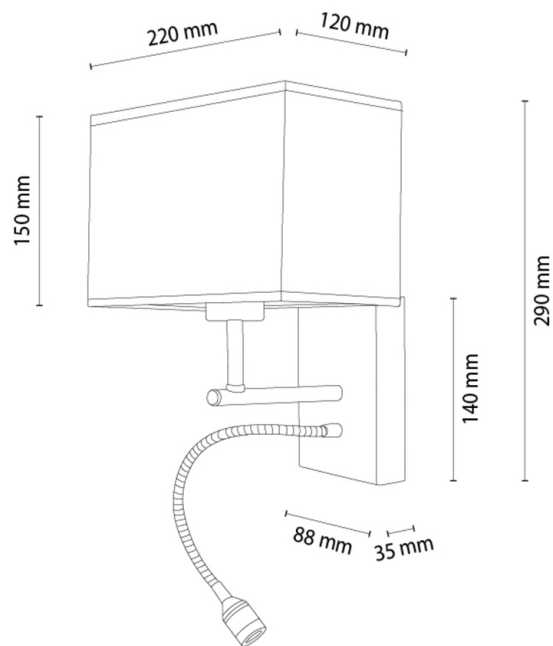

## Wall lamp

Article number:	2027402311032
EAN:	5905840270468
Light source:	1xE27 Max.25W, 1xLED Integrated
LED power W:	2,8
AC voltage:	220-240V
Luminous power lm:	110 lm
Color temperature K:	4000K
Color rendering index CRI:	CRI ≥ 80
IP protection class:	IP20
Protection class:	1
Up&Down system:	N/A
Touch dimmer:	N/A
Click&Dimm system:	N/A
Magnetic mounting:	N/A
LED lighting method:	N/A
Lamp material:	Metal, Oak wood
Lamp color:	Black, Oiled Oak
Lampshade No.:	A1032
Lampshade material:	Fabric
Lampshade color:	White
Cable material:	N/A
Cable color:	N/A
CE Declaration:	<a href="#">Download</a>
FSC certificate:	<a href="#">FSC-C129231</a>
Lamp dimensions	
Height (mm):	290
Width (mm):	220
Length (mm):	200
Diameter (mm):	
Net weight kg:	0,65
Gross weight kg:	1,1
Dimensions of carton No.1	
Height (mm):	220
Width (mm):	130
Length (mm):	250
Dimensions of carton No.2	
Height (mm):	N/A
Width (mm):	N/A
Length (mm):	N/A
Dimensions of carton No.3	
Height (mm):	N/A
Width (mm):	N/A
Length (mm):	N/A