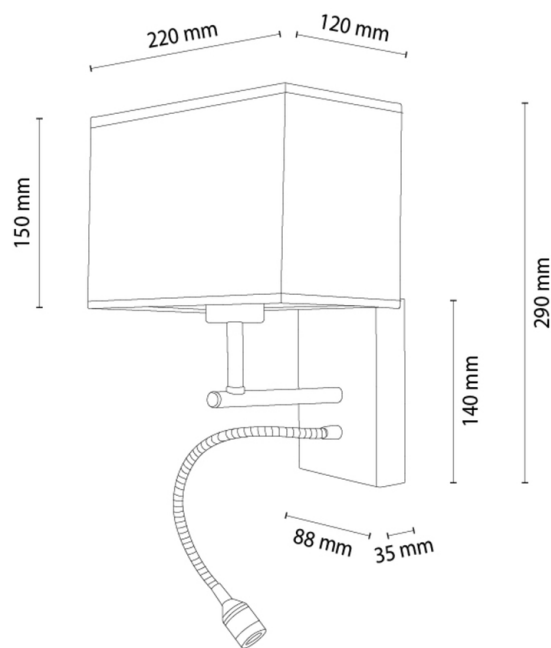

## Wall lamp

Article number:	2027402310344
EAN:	5905840270451
Light source:	1xE27 Max.25W, 1xLED Integrated
LED power W:	2,8
AC voltage:	220-240V
Luminous power lm:	110 lm
Color temperature K:	4000K
Color rendering index CRI:	CRI ≥ 80
IP protection class:	IP20
Protection class:	1
Up&Down system:	N/A
Touch dimmer:	N/A
Click&Dimm system:	N/A
Magnetic mounting:	N/A
LED lighting method:	N/A
Lamp material:	Metal, Oak wood
Lamp color:	Black, Oiled Oak
Lampshade No.:	A0344
Lampshade material:	Linen fabric
Lampshade color:	Beige/Black
Cable material:	N/A
Cable color:	N/A
CE Declaration:	<a href="#">Download</a>
FSC certificate:	<a href="#">FSC-C129231</a>
Lamp dimensions	
Height (mm):	290
Width (mm):	200
Length (mm):	220
Diameter (mm):	
Net weight kg:	0,65
Gross weight kg:	1,1
Dimensions of carton No.1	
Height (mm):	220
Width (mm):	130
Length (mm):	250
Dimensions of carton No.2	
Height (mm):	N/A
Width (mm):	N/A
Length (mm):	N/A
Dimensions of carton No.3	
Height (mm):	N/A
Width (mm):	N/A
Length (mm):	N/A