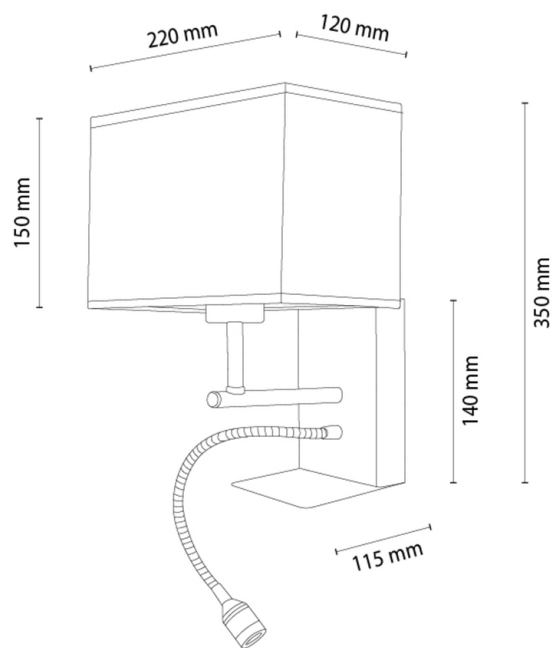

LECTOR

Wall lamp

Article number:	2027422611032
EAN:	5905840270420
Light source:	1xE27 Max.25W, 1xLED Integrated
LED power W:	2,8
AC voltage:	220-240V
Luminous power lm:	110 lm
Color temperature K:	4000K
Color rendering index CRI:	CRI ≥ 80
IP protection class:	IP20
Protection class:	1
Up&Down system:	N/A
Touch dimmer:	N/A
Click&Dimm system:	N/A
Magnetic mounting:	N/A
LED lighting method:	N/A
Lamp material:	Metal, Oak wood
Lamp color:	Black, Oiled Oak
Lampshade No.:	A1032
Lampshade material:	Fabric
Lampshade color:	White
Cable material:	N/A
Cable color:	N/A
CE Declaration:	Download
FSC certificate:	FSC-C129231
Lamp dimensions	
Height (mm):	165
Width (mm):	60
Length (mm):	220
Diameter (mm):	
Net weight kg:	0,85
Gross weight kg:	1,23
Dimensions of carton No.1	
Height (mm):	250
Width (mm):	140
Length (mm):	260
Dimensions of carton No.2	
Height (mm):	N/A
Width (mm):	N/A
Length (mm):	N/A
Dimensions of carton No.3	
Height (mm):	N/A
Width (mm):	N/A
Length (mm):	N/A