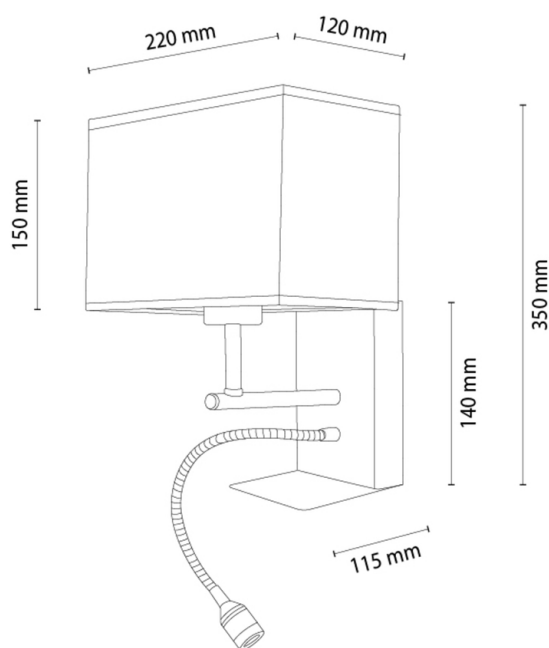

LECTOR

Wall lamp

Article number:	2027422610344
EAN:	5905840270413
Light source:	1xE27 Max.25W, 1xLED Integrated
LED power W:	2,8
AC voltage:	220-240V
Luminous power lm:	110 lm
Color temperature K:	4000K
Color rendering index CRI:	CRI ≥ 80
IP protection class:	IP20
Protection class:	1
Up&Down system:	N/A
Touch dimmer:	N/A
Click&Dimm system:	N/A
Magnetic mounting:	N/A
LED lighting method:	N/A
Lamp material:	Metal, Oak wood
Lamp color:	Black, Oiled Oak
Lampshade No.:	A0344
Lampshade material:	Linen fabric
Lampshade color:	Beige/Black
Cable material:	N/A
Cable color:	N/A
CE Declaration:	Download
FSC certificate:	FSC-C129231
Lamp dimensions	
Height (mm):	165
Width (mm):	60
Length (mm):	220
Diameter (mm):	
Net weight kg:	0,85
Gross weight kg:	1,23
Dimensions of carton No.1	
Height (mm):	250
Width (mm):	140
Length (mm):	260
Dimensions of carton No.2	
Height (mm):	N/A
Width (mm):	N/A
Length (mm):	N/A
Dimensions of carton No.3	
Height (mm):	N/A
Width (mm):	N/A
Length (mm):	N/A