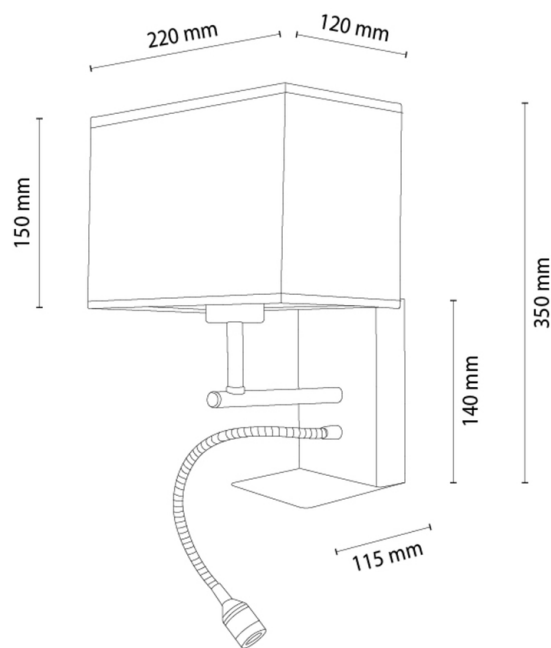

LECTOR

Wall lamp

Article number:	2027422611234
EAN:	5905840270406
Light source:	1xE27 Max.25W, 1xLED Integrated
LED power W:	2,8
AC voltage:	220-240V
Luminous power lm:	110 lm
Color temperature K:	4000K
Color rendering index CRI:	CRI ≥ 80
IP protection class:	IP20
Protection class:	1
Up&Down system:	N/A
Touch dimmer:	N/A
Click&Dimm system:	N/A
Magnetic mounting:	N/A
LED lighting method:	N/A
Lamp material:	Metal, Oak wood
Lamp color:	Black, Oiled Oak
Lampshade No.:	A1234
Lampshade material:	Linen fabric
Lampshade color:	Beige
Cable material:	N/A
Cable color:	N/A
CE Declaration:	Download
FSC certificate:	FSC-C129231
Lamp dimensions	
Height (mm):	165
Width (mm):	60
Length (mm):	220
Diameter (mm):	
Net weight kg:	0,85
Gross weight kg:	1,23
Dimensions of carton No.1	
Height (mm):	250
Width (mm):	140
Length (mm):	260
Dimensions of carton No.2	
Height (mm):	N/A
Width (mm):	N/A
Length (mm):	N/A
Dimensions of carton No.3	
Height (mm):	N/A
Width (mm):	N/A
Length (mm):	N/A