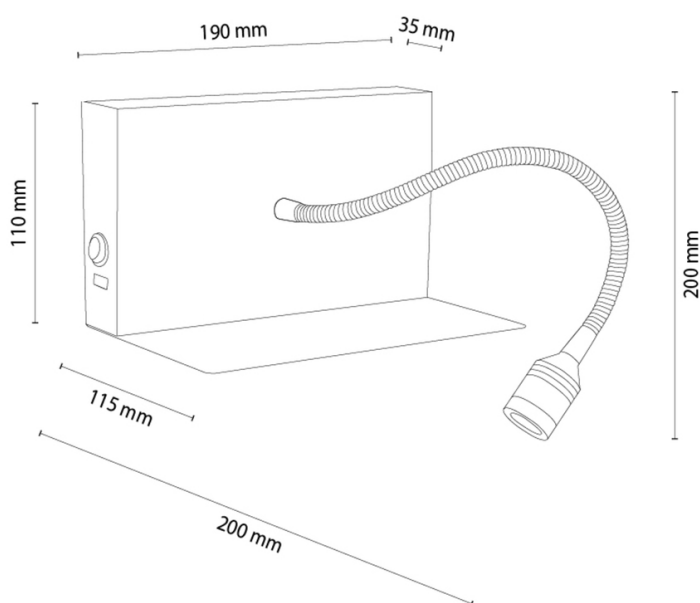

LECTOR

Wall lamp

Article number:	2017406400000
EAN:	5905575050670
Light source:	Incl. 1xLED
LED power W:	2,8
AC voltage:	220-240V
Luminous power lm:	110 lm
Color temperature K:	4000K
Color rendering index CRI:	CRI ≥ 80
IP protection class:	IP20
Protection class:	2
Up&Down system:	N/A
Touch dimmer:	N/A
Click&Dimm system:	N/A
Magnetic mounting:	N/A
LED lighting method:	N/A
Lamp material:	Metal, Oak wood
Lamp color:	Black, Oiled Oak
Lampshade No.:	N/A
Lampshade material:	N/A
Lampshade color:	N/A
Cable material:	N/A
Cable color:	N/A
CE Declaration:	Download
FSC certificate:	FSC-C129231
Lamp dimensions	
Height (mm):	300
Width (mm):	150
Length (mm):	190
Diameter (mm):	
Net weight kg:	0,55
Gross weight kg:	0,73
Dimensions of carton No.1	
Height (mm):	230
Width (mm):	140
Length (mm):	260
Dimensions of carton No.2	
Height (mm):	N/A
Width (mm):	N/A
Length (mm):	N/A
Dimensions of carton No.3	
Height (mm):	N/A
Width (mm):	N/A
Length (mm):	N/A