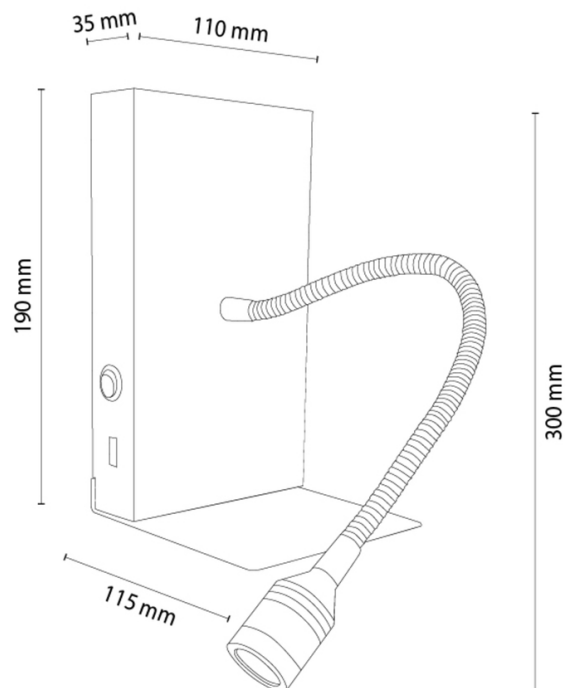

LECTOR

Wall lamp

Article number:	2017422500000
EAN:	5905840270390
Light source:	Incl. 1xLED
LED power W:	2,8
AC voltage:	220-240V
Luminous power lm:	110 lm
Color temperature K:	4000K
Color rendering index CRI:	CRI ≥ 80
IP protection class:	IP20
Protection class:	2
Up&Down system:	N/A
Touch dimmer:	N/A
Click&Dimm system:	N/A
Magnetic mounting:	N/A
LED lighting method:	N/A
Lamp material:	Metal, Oak wood
Lamp color:	Black, Oiled Oak
Lampshade No.:	N/A
Lampshade material:	N/A
Lampshade color:	N/A
Cable material:	N/A
Cable color:	N/A
CE Declaration:	Download
FSC certificate:	FSC-C129231

Lamp dimensions

Height (mm):	300
Width (mm):	120
Length (mm):	110
Diameter (mm):	
Net weight kg:	0,55
Gross weight kg:	0,73

Dimensions of carton No.1

Height (mm):	230
Width (mm):	140
Length (mm):	260

Dimensions of carton No.2

Height (mm):	N/A
Width (mm):	N/A
Length (mm):	N/A

Dimensions of carton No.3

Height (mm):	N/A
Width (mm):	N/A
Length (mm):	N/A

Made in Poland · 5 Years Guarantee