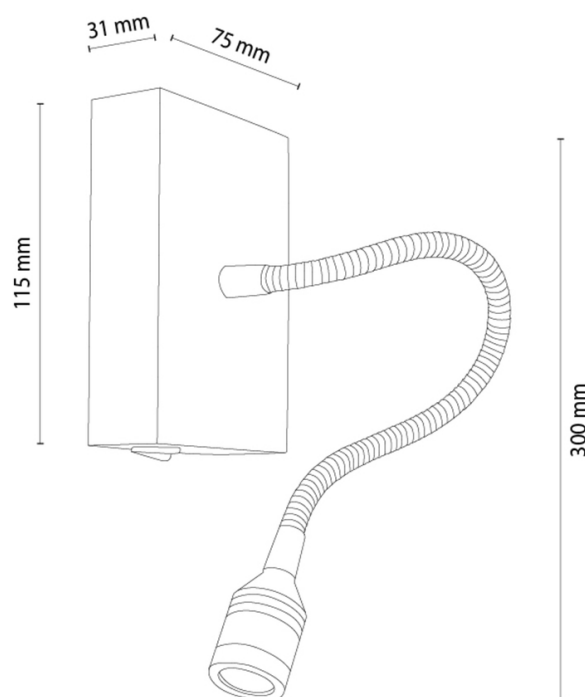

LECTOR

Wall lamp

| | |
|----------------------------|-----------------------------|
| Article number: | 2017422400000 |
| EAN: | 5905840270383 |
| Light source: | Incl. 1xLED |
| LED power W: | 2,8 |
| AC voltage: | 220-240V |
| Luminous power lm: | 110 lm |
| Color temperature K: | 4000K |
| Color rendering index CRI: | CRI ≥ 80 |
| IP protection class: | IP20 |
| Protection class: | 2 |
| Up&Down system: | N/A |
| Touch dimmer: | N/A |
| Click&Dimm system: | N/A |
| Magnetic mounting: | N/A |
| LED lighting method: | N/A |
| Lamp material: | Metal, Oak wood |
| Lamp color: | Black, Oiled Oak |
| Lampshade No.: | N/A |
| Lampshade material: | N/A |
| Lampshade color: | N/A |
| Cable material: | N/A |
| Cable color: | N/A |
| CE Declaration: | Download |
| FSC certificate: | FSC-C129231 |
| Lamp dimensions | |
| Height (mm): | 300 |
| Width (mm): | 120 |
| Length (mm): | 75 |
| Diameter (mm): | |
| Net weight kg: | 0,45 |
| Gross weight kg: | 0,6 |
| Dimensions of carton No.1 | |
| Height (mm): | 80 |
| Width (mm): | 170 |
| Length (mm): | 330 |
| Dimensions of carton No.2 | |
| Height (mm): | N/A |
| Width (mm): | N/A |
| Length (mm): | N/A |
| Dimensions of carton No.3 | |
| Height (mm): | N/A |
| Width (mm): | N/A |
| Length (mm): | N/A |