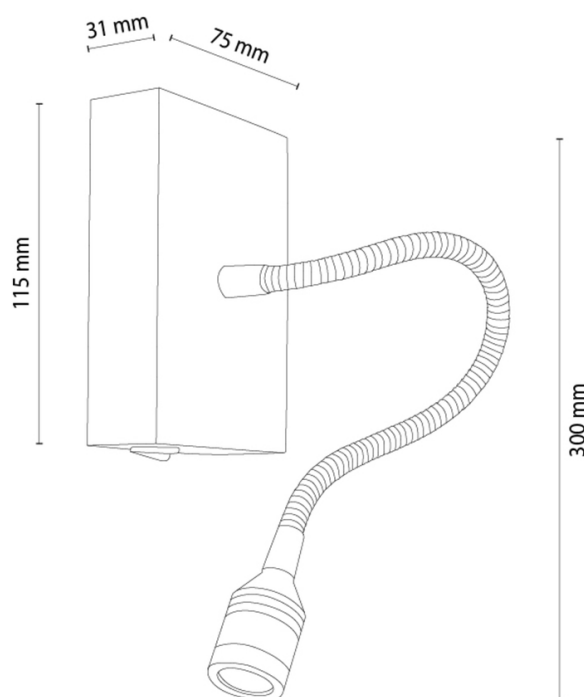

LECTOR

Wall lamp

Article number:	2010422300000
EAN:	5905840270376
Light source:	Incl. 1xLED
LED power W:	2,8
AC voltage:	220-240V
Luminous power lm:	110 lm
Color temperature K:	4000K
Color rendering index CRI:	CRI ≥ 80
IP protection class:	IP20
Protection class:	2
Up&Down system:	N/A
Touch dimmer:	N/A
Click&Dimm system:	N/A
Magnetic mounting:	N/A
LED lighting method:	N/A
Lamp material:	Metal
Lamp color:	Black
Lampshade No.:	N/A
Lampshade material:	N/A
Lampshade color:	N/A
Cable material:	N/A
Cable color:	N/A
CE Declaration:	Download
FSC certificate:	FSC-C129231

Lamp dimensions

Height (mm):	300
Width (mm):	120
Length (mm):	75
Diameter (mm):	
Net weight kg:	0,35
Gross weight kg:	0,45

Dimensions of carton No.1

Height (mm):	80
Width (mm):	170
Length (mm):	330

Dimensions of carton No.2

Height (mm):	N/A
Width (mm):	N/A
Length (mm):	N/A

Dimensions of carton No.3

Height (mm):	N/A
Width (mm):	N/A
Length (mm):	N/A

Made in Poland · 5 Years Guarantee