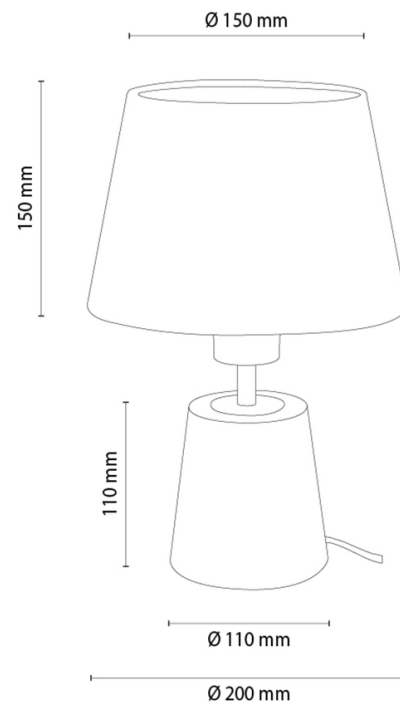

ARDEN

Table lamp

Article number:	7017403111459
EAN:	5905840270369
Light source:	1xE27 Max.25W
LED power W:	N/A
AC voltage:	220-240V
Luminous power lm:	N/A
Color temperature K:	N/A
Color rendering index CRI:	N/A
IP protection class:	IP20
Protection class:	2
Up&Down system:	N/A
Touch dimmer:	N/A
Click&Dimm system:	N/A
Magnetic mounting:	N/A
LED lighting method:	N/A
Lamp material:	Metal, Oak wood
Lamp color:	Black, Oiled Oak
Lampshade No.:	A1459
Lampshade material:	Linen fabric
Lampshade color:	Beige
Cable material:	Synthetic
Cable color:	Black
CE Declaration:	Download
FSC certificate:	FSC-C129231
Lamp dimensions	
Height (mm):	305
Width (mm):	N/A
Length (mm):	N/A
Diameter (mm):	N/A
Net weight kg:	0,75
Gross weight kg:	0,95
Dimensions of carton No.1	
Height (mm):	230
Width (mm):	220
Length (mm):	220
Dimensions of carton No.2	
Height (mm):	N/A
Width (mm):	N/A
Length (mm):	N/A
Dimensions of carton No.3	
Height (mm):	N/A
Width (mm):	N/A
Length (mm):	N/A