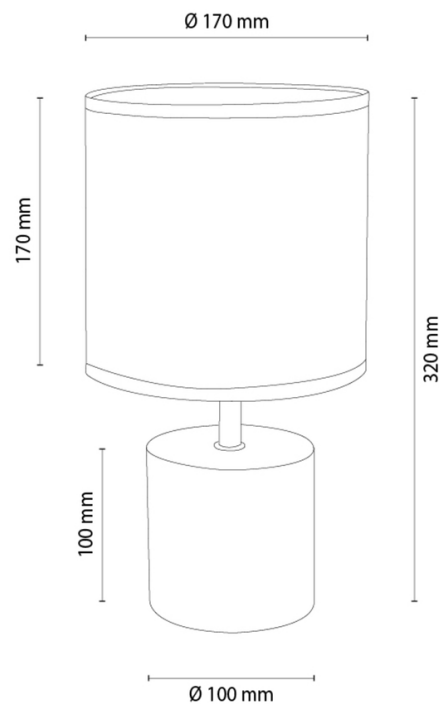

ARDEN

Table lamp

Article number:	7017406710011
EAN:	5905840270307
Light source:	1xE27 Max.25W
LED power W:	N/A
AC voltage:	220-240V
Luminous power lm:	N/A
Color temperature K:	N/A
Color rendering index CRI:	N/A
IP protection class:	IP20
Protection class:	2
Up&Down system:	N/A
Touch dimmer:	N/A
Click&Dimm system:	N/A
Magnetic mounting:	N/A
LED lighting method:	N/A
Lamp material:	Metal, Oak wood
Lamp color:	Oiled Oak, Satin
Lampshade No.:	A0011
Lampshade material:	Fabric
Lampshade color:	White
Cable material:	Synthetic
Cable color:	Transparent
CE Declaration:	Download
FSC certificate:	FSC-C129231
Lamp dimensions	
Height (mm):	300
Width (mm):	N/A
Length (mm):	N/A
Diameter (mm):	
Net weight kg:	0,85
Gross weight kg:	1,17
Dimensions of carton No.1	
Height (mm):	220
Width (mm):	180
Length (mm):	180
Dimensions of carton No.2	
Height (mm):	N/A
Width (mm):	N/A
Length (mm):	N/A
Dimensions of carton No.3	
Height (mm):	N/A
Width (mm):	N/A
Length (mm):	N/A