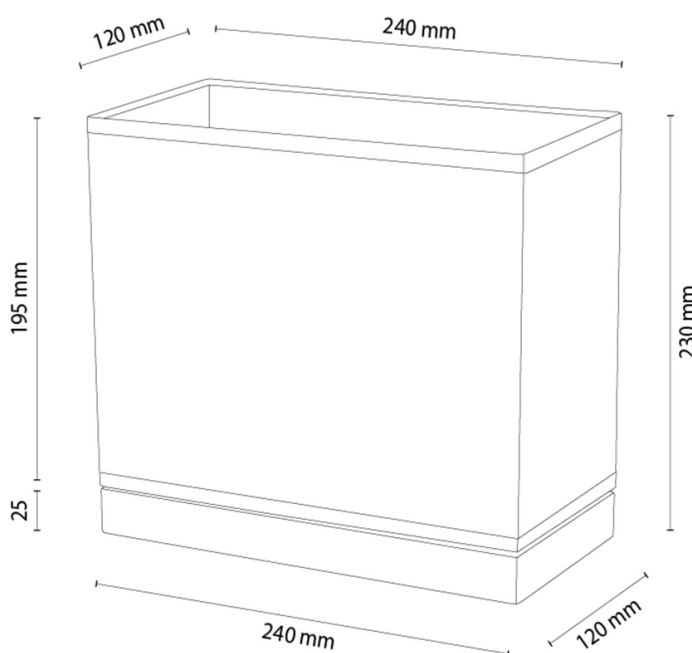

NIGELLA

Table lamp

Article number:	7017408011259
EAN:	5905840270260
Light source:	1xE27 Max.25W
LED power W:	N/A
AC voltage:	220-240V
Luminous power lm:	N/A
Color temperature K:	N/A
Color rendering index CRI:	N/A
IP protection class:	IP20
Protection class:	2
Up&Down system:	N/A
Touch dimmer:	N/A
Click&Dimm system:	N/A
Magnetic mounting:	N/A
LED lighting method:	N/A
Lamp material:	Oak wood
Lamp color:	Oiled Oak
Lampshade No.:	A1259
Lampshade material:	Fabric
Lampshade color:	White
Cable material:	Synthetic
Cable color:	Transparent
CE Declaration:	Download
FSC certificate:	FSC-C129231

Lamp dimensions

Height (mm):	240
Width (mm):	120
Length (mm):	240
Diameter (mm):	
Net weight kg:	0,49
Gross weight kg:	0,66

Dimensions of carton No.1

Height (mm):	240
Width (mm):	130
Length (mm):	260

Dimensions of carton No.2

Height (mm):	N/A
Width (mm):	N/A
Length (mm):	N/A

Dimensions of carton No.3

Height (mm):	N/A
Width (mm):	N/A
Length (mm):	N/A

Made in Poland · 5 Years Guarantee