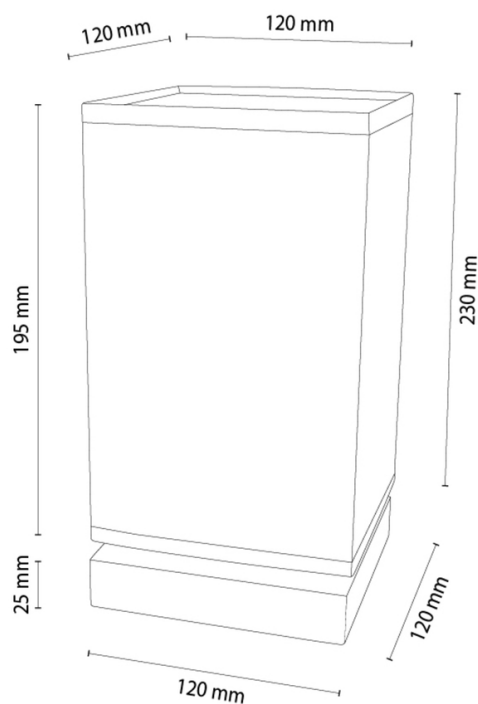

NIGELLA

Table lamp

Article number:	7017419511258
EAN:	5905840270222
Light source:	1xE27 Max.25W
LED power W:	N/A
AC voltage:	220-240V
Luminous power lm:	N/A
Color temperature K:	N/A
Color rendering index CRI:	N/A
IP protection class:	IP20
Protection class:	2
Up&Down system:	N/A
Touch dimmer:	N/A
Click&Dimm system:	N/A
Magnetic mounting:	N/A
LED lighting method:	N/A
Lamp material:	Oak wood
Lamp color:	Oiled Oak
Lampshade No.:	A1258
Lampshade material:	Fabric
Lampshade color:	White
Cable material:	Synthetic
Cable color:	Transparent
CE Declaration:	Download
FSC certificate:	FSC-C129231

Lamp dimensions

Height (mm):	240
Width (mm):	120
Length (mm):	120
Diameter (mm):	
Net weight kg:	0,42
Gross weight kg:	0,85

Dimensions of carton No.1

Height (mm):	260
Width (mm):	145
Length (mm):	145

Dimensions of carton No.2

Height (mm):	N/A
Width (mm):	N/A
Length (mm):	N/A

Dimensions of carton No.3

Height (mm):	N/A
Width (mm):	N/A
Length (mm):	N/A

Made in Poland · 5 Years Guarantee