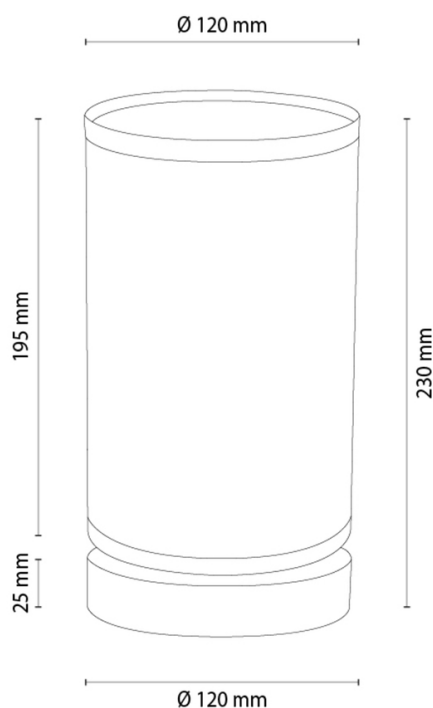

NIGELLA

Table lamp

Article number:	7017419410056
EAN:	5905840270192
Light source:	1xE27 Max.25W
LED power W:	N/A
AC voltage:	220-240V
Luminous power lm:	N/A
Color temperature K:	N/A
Color rendering index CRI:	N/A
IP protection class:	IP20
Protection class:	2
Up&Down system:	N/A
Touch dimmer:	N/A
Click&Dimm system:	N/A
Magnetic mounting:	N/A
LED lighting method:	N/A
Lamp material:	Oak wood
Lamp color:	Oiled Oak
Lampshade No.:	A0056
Lampshade material:	Fabric
Lampshade color:	Black
Cable material:	Synthetic
Cable color:	Transparent
CE Declaration:	Download
FSC certificate:	FSC-C129231

Lamp dimensions

Height (mm):	240
Width (mm):	N/A
Length (mm):	N/A
Diameter (mm):	
Net weight kg:	0,37
Gross weight kg:	0,85

Dimensions of carton No.1

Height (mm):	260
Width (mm):	145
Length (mm):	145

Dimensions of carton No.2

Height (mm):	N/A
Width (mm):	N/A
Length (mm):	N/A

Dimensions of carton No.3

Height (mm):	N/A
Width (mm):	N/A
Length (mm):	N/A

Made in Poland · 5 Years Guarantee