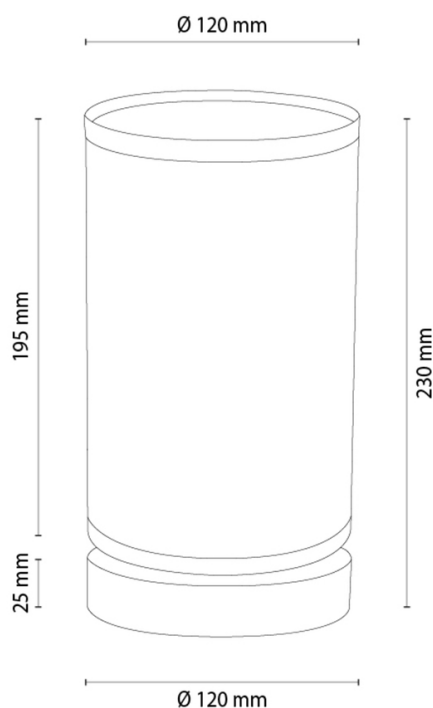

NIGELLA

Table lamp

Article number:	7017419411758
EAN:	5905840270178
Light source:	1xE27 Max.25W
LED power W:	N/A
AC voltage:	220-240V
Luminous power lm:	N/A
Color temperature K:	N/A
Color rendering index CRI:	N/A
IP protection class:	IP20
Protection class:	2
Up&Down system:	N/A
Touch dimmer:	N/A
Click&Dimm system:	N/A
Magnetic mounting:	N/A
LED lighting method:	N/A
Lamp material:	Oak wood
Lamp color:	Oiled Oak
Lampshade No.:	A1758
Lampshade material:	Linen fabric
Lampshade color:	Beige/Black
Cable material:	Synthetic
Cable color:	Transparent
CE Declaration:	Download
FSC certificate:	FSC-C129231

Lamp dimensions

Height (mm):	240
Width (mm):	N/A
Length (mm):	N/A
Diameter (mm):	
Net weight kg:	0,37
Gross weight kg:	0,85

Dimensions of carton No.1

Height (mm):	260
Width (mm):	145
Length (mm):	145

Dimensions of carton No.2

Height (mm):	N/A
Width (mm):	N/A
Length (mm):	N/A

Dimensions of carton No.3

Height (mm):	N/A
Width (mm):	N/A
Length (mm):	N/A

Made in Poland · 5 Years Guarantee