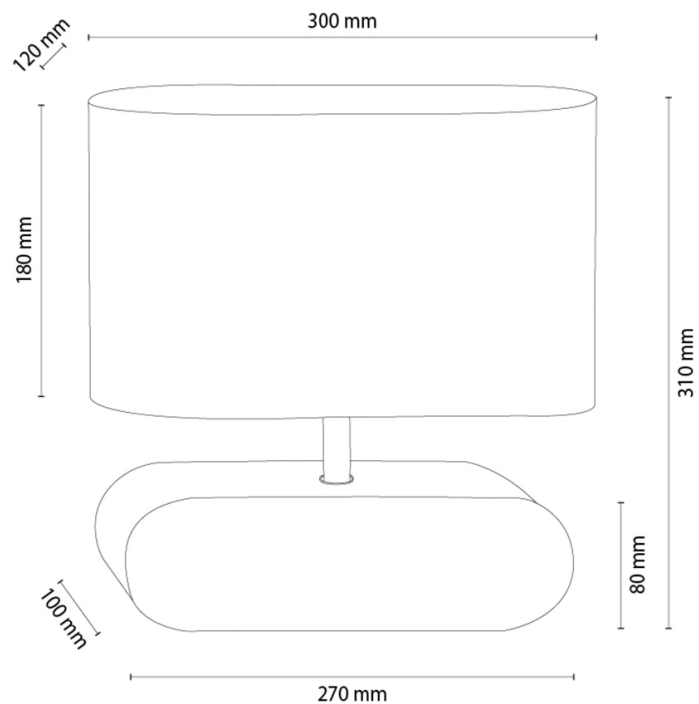

BRAZE

Table lamp

Article number:	7017418610248
EAN:	5905840270154
Light source:	1xE27 Max.25W
LED power W:	N/A
AC voltage:	220-240V
Luminous power lm:	N/A
Color temperature K:	N/A
Color rendering index CRI:	N/A
IP protection class:	IP20
Protection class:	2
Up&Down system:	N/A
Touch dimmer:	N/A
Click&Dimm system:	N/A
Magnetic mounting:	N/A
LED lighting method:	N/A
Lamp material:	Metal, Oak wood
Lamp color:	Black, Oiled Oak
Lampshade No.:	A0248
Lampshade material:	Fabric
Lampshade color:	Black
Cable material:	Synthetic
Cable color:	Black
CE Declaration:	Download
FSC certificate:	FSC-C129231
Lamp dimensions	
Height (mm):	310
Width (mm):	120
Length (mm):	300
Diameter (mm):	
Net weight kg:	1,8
Gross weight kg:	2,2
Dimensions of carton No.1	
Height (mm):	340
Width (mm):	160
Length (mm):	320
Dimensions of carton No.2	
Height (mm):	N/A
Width (mm):	N/A
Length (mm):	N/A
Dimensions of carton No.3	
Height (mm):	N/A
Width (mm):	N/A
Length (mm):	N/A