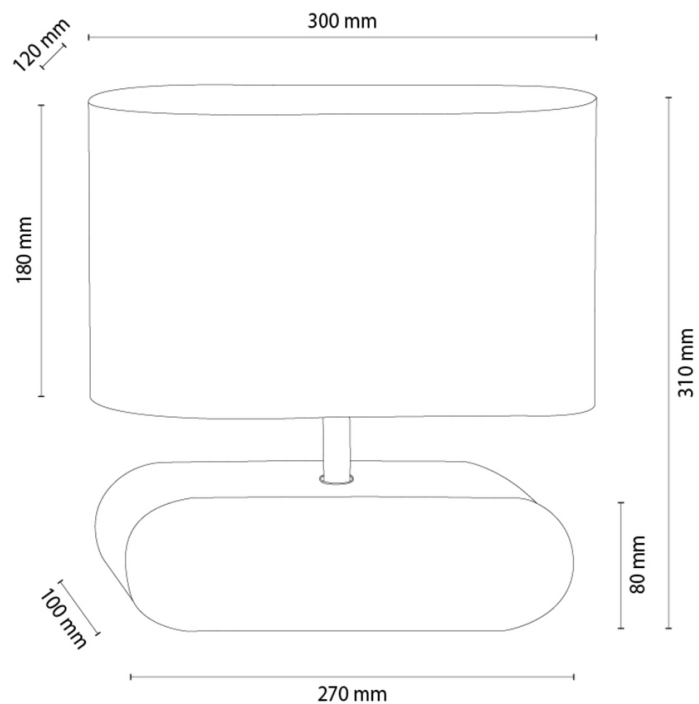

BRAZE

Table lamp

Article number:	7017418610081
EAN:	5905840270130
Light source:	1xE27 Max.25W
LED power W:	N/A
AC voltage:	220-240V
Luminous power lm:	N/A
Color temperature K:	N/A
Color rendering index CRI:	N/A
IP protection class:	IP20
Protection class:	2
Up&Down system:	N/A
Touch dimmer:	N/A
Click&Dimm system:	N/A
Magnetic mounting:	N/A
LED lighting method:	N/A
Lamp material:	Metal, Oak wood
Lamp color:	Black, Oiled Oak
Lampshade No.:	A0081
Lampshade material:	Linen fabric
Lampshade color:	Beige/Black
Cable material:	Synthetic
Cable color:	Black
CE Declaration:	Download
FSC certificate:	FSC-C129231

Lamp dimensions

Height (mm):	310
Width (mm):	120
Length (mm):	300
Diameter (mm):	
Net weight kg:	1,8
Gross weight kg:	2,2

Dimensions of carton No.1

Height (mm):	340
Width (mm):	160
Length (mm):	320

Dimensions of carton No.2

Height (mm):	N/A
Width (mm):	N/A
Length (mm):	N/A

Dimensions of carton No.3

Height (mm):	N/A
Width (mm):	N/A
Length (mm):	N/A

Made in Poland · 5 Years Guarantee