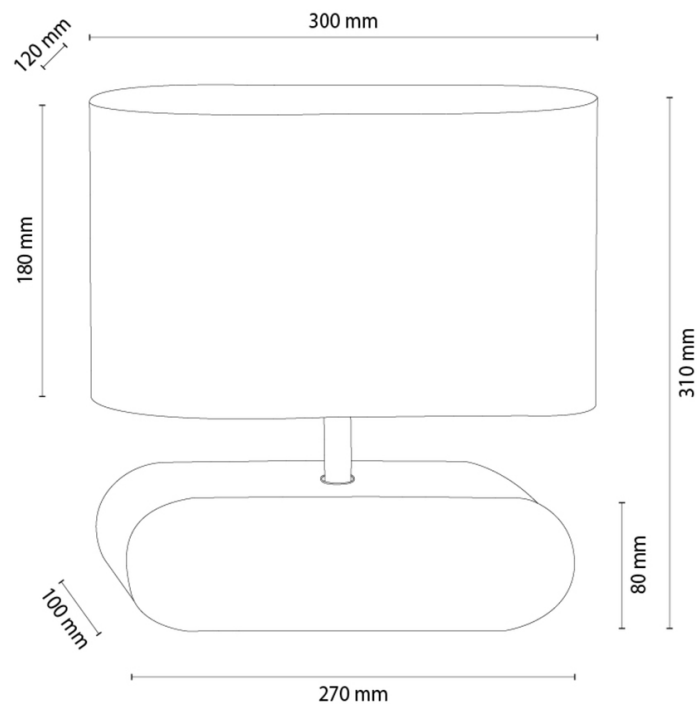

BRAZE

Table lamp

Article number:	7017418611767
EAN:	5905840270123
Light source:	1xE27 Max.25W
LED power W:	N/A
AC voltage:	220-240V
Luminous power lm:	N/A
Color temperature K:	N/A
Color rendering index CRI:	N/A
IP protection class:	IP20
Protection class:	2
Up&Down system:	N/A
Touch dimmer:	N/A
Click&Dimm system:	N/A
Magnetic mounting:	N/A
LED lighting method:	N/A
Lamp material:	Metal, Oak wood
Lamp color:	Chrome, Oiled Oak
Lampshade No.:	A1767
Lampshade material:	Linen fabric
Lampshade color:	Beige
Cable material:	Synthetic
Cable color:	Transparent
CE Declaration:	Download
FSC certificate:	FSC-C129231

Lamp dimensions

Height (mm):	310
Width (mm):	120
Length (mm):	300
Diameter (mm):	
Net weight kg:	1,8
Gross weight kg:	2,2

Dimensions of carton No.1

Height (mm):	340
Width (mm):	160
Length (mm):	320

Dimensions of carton No.2

Height (mm):	N/A
Width (mm):	N/A
Length (mm):	N/A

Dimensions of carton No.3

Height (mm):	N/A
Width (mm):	N/A
Length (mm):	N/A

Made in Poland · 5 Years Guarantee