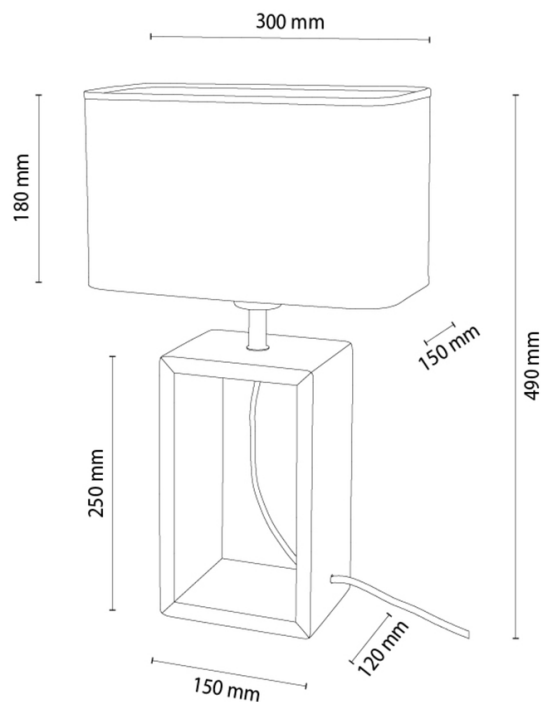

## Table lamp

Article number:	7017418510235
EAN:	5905840270116
Light source:	1xE27 Max.25W
LED power W:	N/A
AC voltage:	220-240V
Luminous power lm:	N/A
Color temperature K:	N/A
Color rendering index CRI:	N/A
IP protection class:	IP20
Protection class:	2
Up&Down system:	N/A
Touch dimmer:	N/A
Click&Dimm system:	N/A
Magnetic mounting:	N/A
LED lighting method:	N/A
Lamp material:	Metal, Oak wood
Lamp color:	Chrome, Oiled Oak
Lampshade No.:	A0235
Lampshade material:	Fabric
Lampshade color:	Black
Cable material:	Textile cable
Cable color:	Black
CE Declaration:	<a href="#">Download</a>
FSC certificate:	<a href="#">FSC-C129231</a>
Lamp dimensions	
Height (mm):	480
Width (mm):	150
Length (mm):	300
Diameter (mm):	
Net weight kg:	1,45
Gross weight kg:	1,81
Dimensions of carton No.1	
Height (mm):	390
Width (mm):	60
Length (mm):	330
Dimensions of carton No.2	
Height (mm):	N/A
Width (mm):	N/A
Length (mm):	N/A
Dimensions of carton No.3	
Height (mm):	N/A
Width (mm):	N/A
Length (mm):	N/A