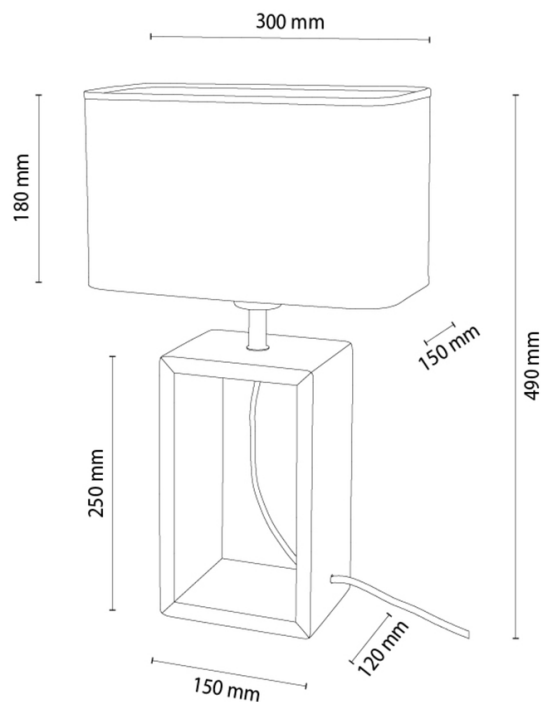

SILVA

Table lamp

Article number:	7017418510232
EAN:	5905840270109
Light source:	1xE27 Max.25W
LED power W:	N/A
AC voltage:	220-240V
Luminous power lm:	N/A
Color temperature K:	N/A
Color rendering index CRI:	N/A
IP protection class:	IP20
Protection class:	2
Up&Down system:	N/A
Touch dimmer:	N/A
Click&Dimm system:	N/A
Magnetic mounting:	N/A
LED lighting method:	N/A
Lamp material:	Metal, Oak wood
Lamp color:	Chrome, Oiled Oak
Lampshade No.:	A0232
Lampshade material:	Fabric
Lampshade color:	White
Cable material:	Textile cable
Cable color:	Black
CE Declaration:	Download
FSC certificate:	FSC-C129231
Lamp dimensions	
Height (mm):	480
Width (mm):	150
Length (mm):	300
Diameter (mm):	
Net weight kg:	1,45
Gross weight kg:	1,81
Dimensions of carton No.1	
Height (mm):	390
Width (mm):	60
Length (mm):	330
Dimensions of carton No.2	
Height (mm):	N/A
Width (mm):	N/A
Length (mm):	N/A
Dimensions of carton No.3	
Height (mm):	N/A
Width (mm):	N/A
Length (mm):	N/A