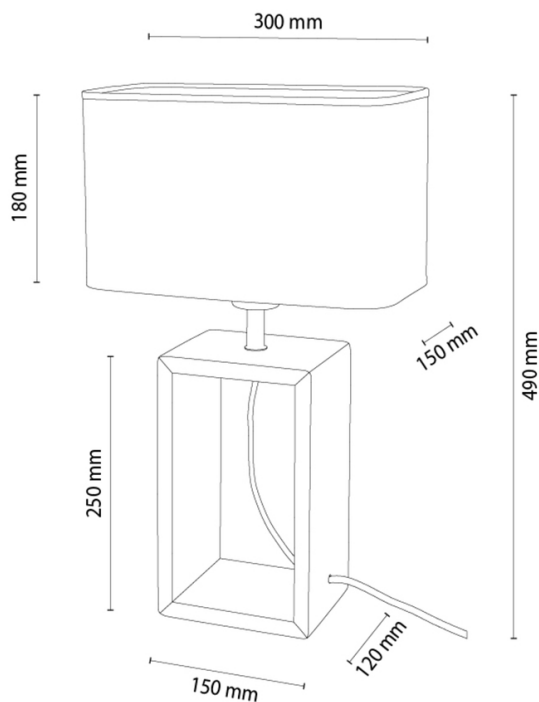

## Table lamp

Article number:	7017418410082
EAN:	5905840270093
Light source:	1xE27 Max.25W
LED power W:	N/A
AC voltage:	220-240V
Luminous power lm:	N/A
Color temperature K:	N/A
Color rendering index CRI:	N/A
IP protection class:	IP20
Protection class:	2
Up&Down system:	N/A
Touch dimmer:	N/A
Click&Dimm system:	N/A
Magnetic mounting:	N/A
LED lighting method:	N/A
Lamp material:	Metal, Oak wood
Lamp color:	Black, Oiled Oak
Lampshade No.:	A0082
Lampshade material:	Linen fabric
Lampshade color:	Beige/Black
Cable material:	Textile cable
Cable color:	Black
CE Declaration:	<a href="#">Download</a>
FSC certificate:	<a href="#">FSC-C129231</a>
Lamp dimensions	
Height (mm):	480
Width (mm):	150
Length (mm):	300
Diameter (mm):	
Net weight kg:	1,45
Gross weight kg:	1,81
Dimensions of carton No.1	
Height (mm):	390
Width (mm):	60
Length (mm):	330
Dimensions of carton No.2	
Height (mm):	N/A
Width (mm):	N/A
Length (mm):	N/A
Dimensions of carton No.3	
Height (mm):	N/A
Width (mm):	N/A
Length (mm):	N/A