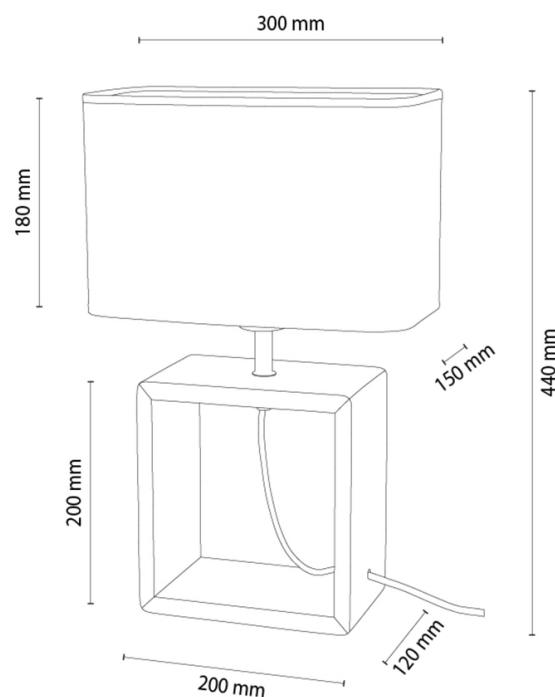

SILVA

Table lamp

Article number:	7017418310235
EAN:	5905840270079
Light source:	1xE27 Max.25W
LED power W:	N/A
AC voltage:	220-240V
Luminous power lm:	N/A
Color temperature K:	N/A
Color rendering index CRI:	N/A
IP protection class:	IP20
Protection class:	2
Up&Down system:	N/A
Touch dimmer:	N/A
Click&Dimm system:	N/A
Magnetic mounting:	N/A
LED lighting method:	N/A
Lamp material:	Metal, Oak wood
Lamp color:	Chrome, Oiled Oak
Lampshade No.:	A0235
Lampshade material:	Fabric
Lampshade color:	Black
Cable material:	Textile cable
Cable color:	Black
CE Declaration:	Download
FSC certificate:	FSC-C129231

Lamp dimensions

Height (mm):	450
Width (mm):	150
Length (mm):	300
Diameter (mm):	
Net weight kg:	1,3
Gross weight kg:	1,5

Dimensions of carton No.1

Height (mm):	360
Width (mm):	170
Length (mm):	330

Dimensions of carton No.2

Height (mm):	N/A
Width (mm):	N/A
Length (mm):	N/A

Dimensions of carton No.3

Height (mm):	N/A
Width (mm):	N/A
Length (mm):	N/A

Made in Poland · 5 Years Guarantee