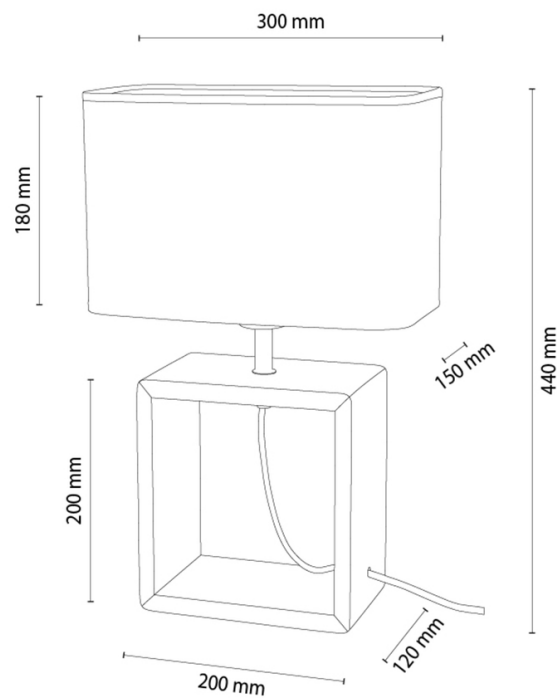

SILVA

Table lamp

Article number:	7017418310232
EAN:	5905840270062
Light source:	1xE27 Max.25W
LED power W:	N/A
AC voltage:	220-240V
Luminous power lm:	N/A
Color temperature K:	N/A
Color rendering index CRI:	N/A
IP protection class:	IP20
Protection class:	2
Up&Down system:	N/A
Touch dimmer:	N/A
Click&Dimm system:	N/A
Magnetic mounting:	N/A
LED lighting method:	N/A
Lamp material:	Metal, Oak wood
Lamp color:	Chrome, Oiled Oak
Lampshade No.:	A0232
Lampshade material:	Fabric
Lampshade color:	White
Cable material:	Textile cable
Cable color:	Black
CE Declaration:	Download
FSC certificate:	FSC-C129231
Lamp dimensions	
Height (mm):	450
Width (mm):	150
Length (mm):	300
Diameter (mm):	
Net weight kg:	1,3
Gross weight kg:	1,5
Dimensions of carton No.1	
Height (mm):	360
Width (mm):	170
Length (mm):	330
Dimensions of carton No.2	
Height (mm):	N/A
Width (mm):	N/A
Length (mm):	N/A
Dimensions of carton No.3	
Height (mm):	N/A
Width (mm):	N/A
Length (mm):	N/A