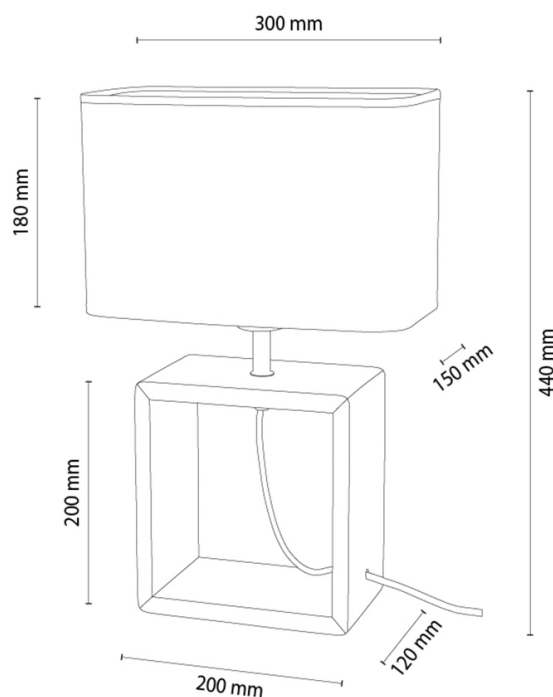

SILVA

Table lamp

Article number:	7017418210082
EAN:	5905840270055
Light source:	1xE27 Max.25W
LED power W:	N/A
AC voltage:	220-240V
Luminous power lm:	N/A
Color temperature K:	N/A
Color rendering index CRI:	N/A
IP protection class:	IP20
Protection class:	2
Up&Down system:	N/A
Touch dimmer:	N/A
Click&Dimm system:	N/A
Magnetic mounting:	N/A
LED lighting method:	N/A
Lamp material:	Metal, Oak wood
Lamp color:	Black, Oiled Oak
Lampshade No.:	A0082
Lampshade material:	Linen fabric
Lampshade color:	Beige/Black
Cable material:	Textile cable
Cable color:	Black
CE Declaration:	Download
FSC certificate:	FSC-C129231

Lamp dimensions

Height (mm):	450
Width (mm):	150
Length (mm):	300
Diameter (mm):	
Net weight kg:	1,3
Gross weight kg:	1,5

Dimensions of carton No.1

Height (mm):	360
Width (mm):	170
Length (mm):	330

Dimensions of carton No.2

Height (mm):	N/A
Width (mm):	N/A
Length (mm):	N/A

Dimensions of carton No.3

Height (mm):	N/A
Width (mm):	N/A
Length (mm):	N/A

Made in Poland · 5 Years Guarantee