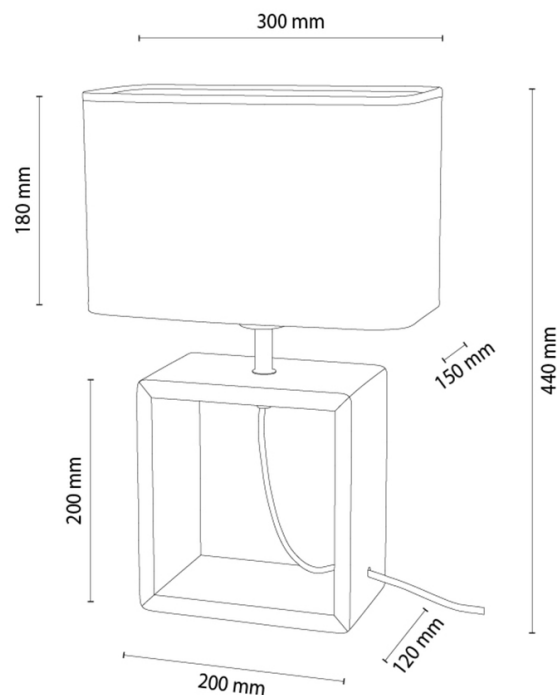

SILVA

Table lamp

Article number:	7017418211238
EAN:	5905840270048
Light source:	1xE27 Max.25W
LED power W:	N/A
AC voltage:	220-240V
Luminous power lm:	N/A
Color temperature K:	N/A
Color rendering index CRI:	N/A
IP protection class:	IP20
Protection class:	2
Up&Down system:	N/A
Touch dimmer:	N/A
Click&Dimm system:	N/A
Magnetic mounting:	N/A
LED lighting method:	N/A
Lamp material:	Metal, Oak wood
Lamp color:	Chrome, Oiled Oak
Lampshade No.:	A1238
Lampshade material:	Linen fabric
Lampshade color:	Beige
Cable material:	Textile cable
Cable color:	Black
CE Declaration:	Download
FSC certificate:	FSC-C129231
Lamp dimensions	
Height (mm):	450
Width (mm):	150
Length (mm):	300
Diameter (mm):	
Net weight kg:	1,3
Gross weight kg:	1,5
Dimensions of carton No.1	
Height (mm):	360
Width (mm):	170
Length (mm):	330
Dimensions of carton No.2	
Height (mm):	N/A
Width (mm):	N/A
Length (mm):	N/A
Dimensions of carton No.3	
Height (mm):	N/A
Width (mm):	N/A
Length (mm):	N/A