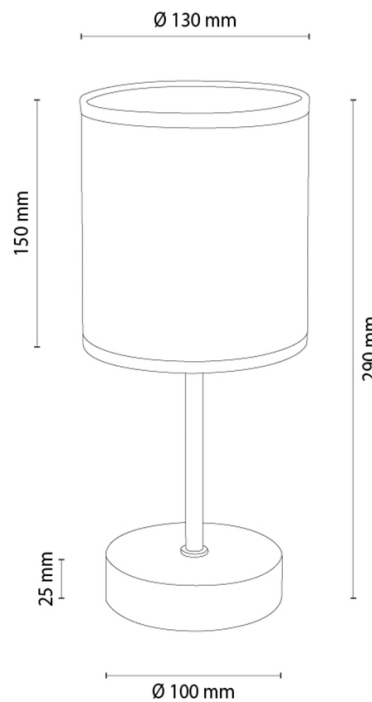

## Table lamp

Article number:	7017404010003
EAN:	5905840270512
Light source:	1xE27 Max.25W
LED power W:	N/A
AC voltage:	220-240V
Luminous power lm:	N/A
Color temperature K:	N/A
Color rendering index CRI:	N/A
IP protection class:	IP20
Protection class:	2
Up&Down system:	N/A
Touch dimmer:	N/A
Click&Dimm system:	N/A
Magnetic mounting:	N/A
LED lighting method:	N/A
Lamp material:	Metal, Oak wood
Lamp color:	Black, Oiled Oak
Lampshade No.:	A0003
Lampshade material:	Fabric
Lampshade color:	Black
Cable material:	Synthetic
Cable color:	Black
CE Declaration:	<a href="#">Download</a>
FSC certificate:	<a href="#">FSC-C129231</a>
Lamp dimensions	
Height (mm):	290
Width (mm):	N/A
Length (mm):	N/A
Diameter (mm):	
Net weight kg:	0,35
Gross weight kg:	0,68
Dimensions of carton No.1	
Height (mm):	220
Width (mm):	160
Length (mm):	160
Dimensions of carton No.2	
Height (mm):	N/A
Width (mm):	N/A
Length (mm):	N/A
Dimensions of carton No.3	
Height (mm):	N/A
Width (mm):	N/A
Length (mm):	N/A