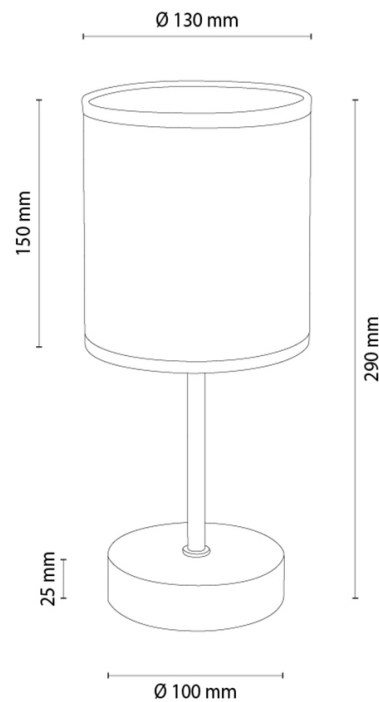

DREVA

Table lamp

Article number:	7017404010722
EAN:	5905840270031
Light source:	1xE27 Max.25W
LED power W:	N/A
AC voltage:	220-240V
Luminous power lm:	N/A
Color temperature K:	N/A
Color rendering index CRI:	N/A
IP protection class:	IP20
Protection class:	2
Up&Down system:	N/A
Touch dimmer:	N/A
Click&Dimm system:	N/A
Magnetic mounting:	N/A
LED lighting method:	N/A
Lamp material:	Metal, Oak wood
Lamp color:	Black, Oiled Oak
Lampshade No.:	A0722
Lampshade material:	Fabric
Lampshade color:	White
Cable material:	Synthetic
Cable color:	Black
CE Declaration:	Download
FSC certificate:	FSC-C129231
Lamp dimensions	
Height (mm):	290
Width (mm):	N/A
Length (mm):	N/A
Diameter (mm):	N/A
Net weight kg:	0,35
Gross weight kg:	0,68
Dimensions of carton No.1	
Height (mm):	220
Width (mm):	160
Length (mm):	160
Dimensions of carton No.2	
Height (mm):	N/A
Width (mm):	N/A
Length (mm):	N/A
Dimensions of carton No.3	
Height (mm):	N/A
Width (mm):	N/A
Length (mm):	N/A