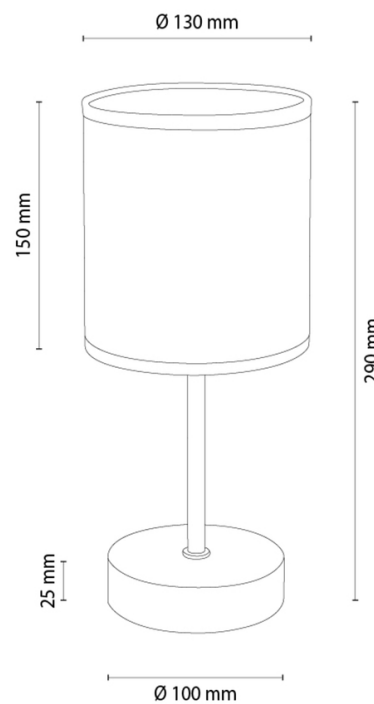

DREVA

Table lamp

Article number:	7017404011245
EAN:	5905840270017
Light source:	1xE27 Max.25W
LED power W:	N/A
AC voltage:	220-240V
Luminous power lm:	N/A
Color temperature K:	N/A
Color rendering index CRI:	N/A
IP protection class:	IP20
Protection class:	2
Up&Down system:	N/A
Touch dimmer:	N/A
Click&Dimm system:	N/A
Magnetic mounting:	N/A
LED lighting method:	N/A
Lamp material:	Metal, Oak wood
Lamp color:	Black, Oiled Oak
Lampshade No.:	A1245
Lampshade material:	Linen fabric
Lampshade color:	Beige
Cable material:	Synthetic
Cable color:	Black
CE Declaration:	Download
FSC certificate:	FSC-C129231
Lamp dimensions	
Height (mm):	290
Width (mm):	N/A
Length (mm):	N/A
Diameter (mm):	
Net weight kg:	0,35
Gross weight kg:	0,68
Dimensions of carton No.1	
Height (mm):	220
Width (mm):	160
Length (mm):	160
Dimensions of carton No.2	
Height (mm):	N/A
Width (mm):	N/A
Length (mm):	N/A
Dimensions of carton No.3	
Height (mm):	N/A
Width (mm):	N/A
Length (mm):	N/A