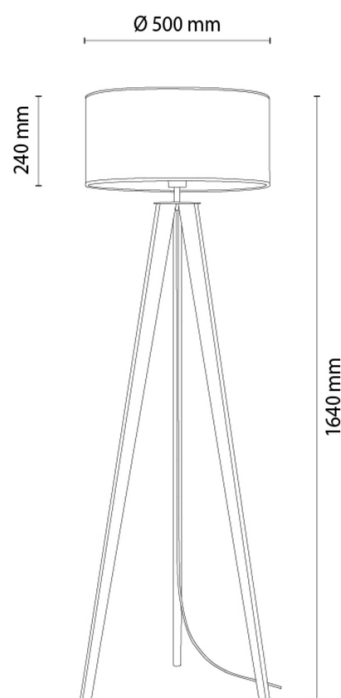

## Floor lamp

Article number:	6015600710512
EAN:	5905840270000
Light source:	1xE27 Max.60W
LED power W:	N/A
AC voltage:	220-240V
Luminous power lm:	N/A
Color temperature K:	N/A
Color rendering index CRI:	N/A
IP protection class:	IP20
Protection class:	2
Up&Down system:	N/A
Touch dimmer:	N/A
Click&Dimm system:	N/A
Magnetic mounting:	N/A
LED lighting method:	N/A
Lamp material:	Metal, Stained pine
Lamp color:	Black, Walnut
Lampshade No.:	A0512
Lampshade material:	Fabric
Lampshade color:	Black
Cable material:	Synthetic
Cable color:	Black
CE Declaration:	<a href="#">Download</a>
FSC certificate:	<a href="#">FSC-C129231</a>
Lamp dimensions	
Height (mm):	1600
Width (mm):	N/A
Length (mm):	N/A
Diameter (mm):	
Net weight kg:	3,05
Gross weight kg:	4,1
Dimensions of carton No.1	
Height (mm):	280
Width (mm):	520
Length (mm):	520
Dimensions of carton No.2	
Height (mm):	110
Width (mm):	110
Length (mm):	1420
Dimensions of carton No.3	
Height (mm):	N/A
Width (mm):	N/A
Length (mm):	N/A