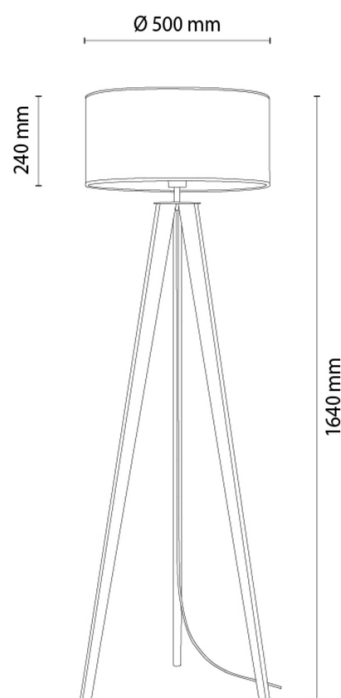

SOLEA

Floor lamp

Article number:	6015600710077
EAN:	5905840269981
Light source:	1xE27 Max.60W
LED power W:	N/A
AC voltage:	220-240V
Luminous power lm:	N/A
Color temperature K:	N/A
Color rendering index CRI:	N/A
IP protection class:	IP20
Protection class:	2
Up&Down system:	N/A
Touch dimmer:	N/A
Click&Dimm system:	N/A
Magnetic mounting:	N/A
LED lighting method:	N/A
Lamp material:	Metal, Stained pine
Lamp color:	Black, Walnut
Lampshade No.:	A0077
Lampshade material:	Linen fabric
Lampshade color:	Beige/Black
Cable material:	Synthetic
Cable color:	Black
CE Declaration:	Download
FSC certificate:	FSC-C129231
Lamp dimensions	
Height (mm):	1600
Width (mm):	N/A
Length (mm):	N/A
Diameter (mm):	
Net weight kg:	3,05
Gross weight kg:	4,1
Dimensions of carton No.1	
Height (mm):	280
Width (mm):	520
Length (mm):	520
Dimensions of carton No.2	
Height (mm):	110
Width (mm):	110
Length (mm):	1420
Dimensions of carton No.3	
Height (mm):	N/A
Width (mm):	N/A
Length (mm):	N/A