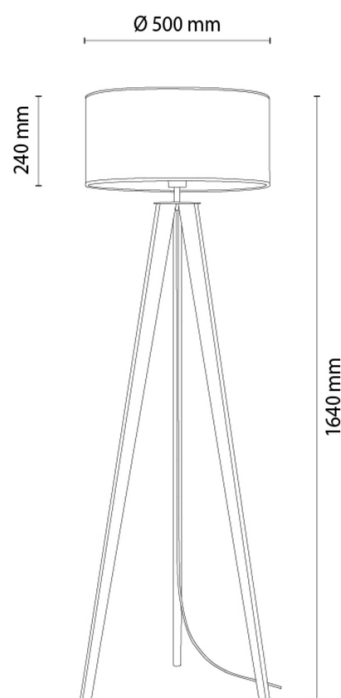

SOLEA

Floor lamp

Article number:	6015110611236
EAN:	5905840269936
Light source:	1xE27 Max.60W
LED power W:	N/A
AC voltage:	220-240V
Luminous power lm:	N/A
Color temperature K:	N/A
Color rendering index CRI:	N/A
IP protection class:	IP20
Protection class:	2
Up&Down system:	N/A
Touch dimmer:	N/A
Click&Dimm system:	N/A
Magnetic mounting:	N/A
LED lighting method:	N/A
Lamp material:	Metal, Stained pine
Lamp color:	Black, Brown
Lampshade No.:	A1236
Lampshade material:	Linen fabric
Lampshade color:	Beige
Cable material:	Synthetic
Cable color:	Black
CE Declaration:	Download
FSC certificate:	FSC-C129231
Lamp dimensions	
Height (mm):	1600
Width (mm):	N/A
Length (mm):	N/A
Diameter (mm):	
Net weight kg:	3,05
Gross weight kg:	4,1
Dimensions of carton No.1	
Height (mm):	280
Width (mm):	520
Length (mm):	520
Dimensions of carton No.2	
Height (mm):	110
Width (mm):	110
Length (mm):	1420
Dimensions of carton No.3	
Height (mm):	N/A
Width (mm):	N/A
Length (mm):	N/A