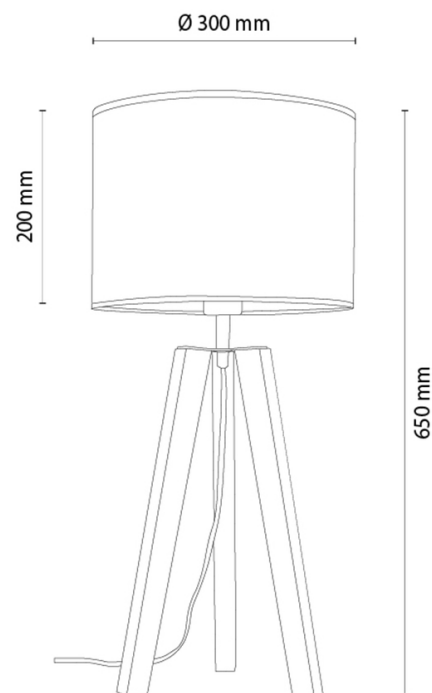

SOLEA

Table lamp

Article number:	7015119210516
EAN:	5905840269851
Light source:	1xE27 Max.60W
LED power W:	N/A
AC voltage:	220-240V
Luminous power lm:	N/A
Color temperature K:	N/A
Color rendering index CRI:	N/A
IP protection class:	IP20
Protection class:	2
Up&Down system:	N/A
Touch dimmer:	N/A
Click&Dimm system:	N/A
Magnetic mounting:	N/A
LED lighting method:	N/A
Lamp material:	Metal, Stained pine
Lamp color:	Black, Brown
Lampshade No.:	A0516
Lampshade material:	Fabric
Lampshade color:	Black
Cable material:	Synthetic
Cable color:	Black
CE Declaration:	Download
FSC certificate:	FSC-C129231
Lamp dimensions	
Height (mm):	650
Width (mm):	N/A
Length (mm):	N/A
Diameter (mm):	
Net weight kg:	1,1
Gross weight kg:	1,66
Dimensions of carton No.1	
Height (mm):	550
Width (mm):	320
Length (mm):	320
Dimensions of carton No.2	
Height (mm):	N/A
Width (mm):	N/A
Length (mm):	N/A
Dimensions of carton No.3	
Height (mm):	N/A
Width (mm):	N/A
Length (mm):	N/A