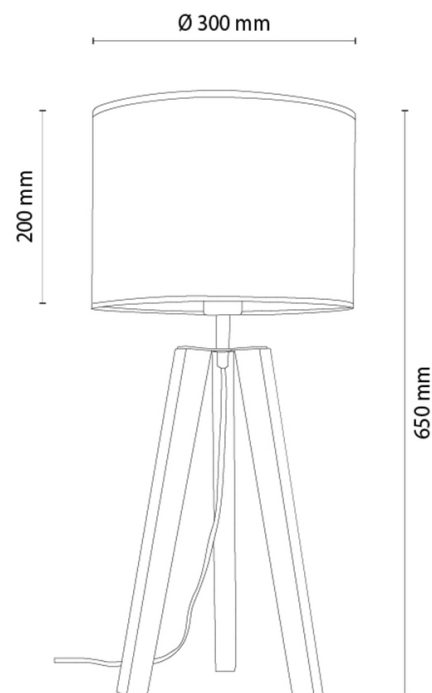

## Table lamp

Article number:	7015119211667
EAN:	5905840269837
Light source:	1xE27 Max.60W
LED power W:	N/A
AC voltage:	220-240V
Luminous power lm:	N/A
Color temperature K:	N/A
Color rendering index CRI:	N/A
IP protection class:	IP20
Protection class:	2
Up&Down system:	N/A
Touch dimmer:	N/A
Click&Dimm system:	N/A
Magnetic mounting:	N/A
LED lighting method:	N/A
Lamp material:	Metal, Stained pine
Lamp color:	Black, Brown
Lampshade No.:	A1667
Lampshade material:	Linen fabric
Lampshade color:	Beige/Black
Cable material:	Synthetic
Cable color:	Black
CE Declaration:	<a href="#">Download</a>
FSC certificate:	<a href="#">FSC-C129231</a>
Lamp dimensions	
Height (mm):	650
Width (mm):	N/A
Length (mm):	N/A
Diameter (mm):	
Net weight kg:	1,1
Gross weight kg:	1,66
Dimensions of carton No.1	
Height (mm):	550
Width (mm):	320
Length (mm):	320
Dimensions of carton No.2	
Height (mm):	N/A
Width (mm):	N/A
Length (mm):	N/A
Dimensions of carton No.3	
Height (mm):	N/A
Width (mm):	N/A
Length (mm):	N/A