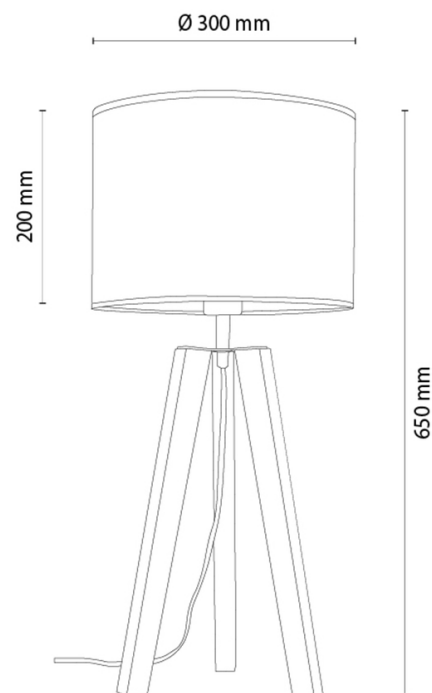

## Table lamp

Article number:	7017406511667
EAN:	5905575051172
Light source:	1xE27 Max.60W
LED power W:	N/A
AC voltage:	220-240V
Luminous power lm:	N/A
Color temperature K:	N/A
Color rendering index CRI:	N/A
IP protection class:	IP20
Protection class:	2
Up&Down system:	N/A
Touch dimmer:	N/A
Click&Dimm system:	N/A
Magnetic mounting:	N/A
LED lighting method:	N/A
Lamp material:	Metal, Oak wood
Lamp color:	Black, Oiled Oak
Lampshade No.:	A1667
Lampshade material:	Linen fabric
Lampshade color:	Beige/Black
Cable material:	Synthetic
Cable color:	Black
CE Declaration:	<a href="#">Download</a>
FSC certificate:	<a href="#">FSC-C129231</a>
Lamp dimensions	
Height (mm):	650
Width (mm):	N/A
Length (mm):	N/A
Diameter (mm):	
Net weight kg:	1,1
Gross weight kg:	1,66
Dimensions of carton No.1	
Height (mm):	550
Width (mm):	320
Length (mm):	320
Dimensions of carton No.2	
Height (mm):	N/A
Width (mm):	N/A
Length (mm):	N/A
Dimensions of carton No.3	
Height (mm):	N/A
Width (mm):	N/A
Length (mm):	N/A