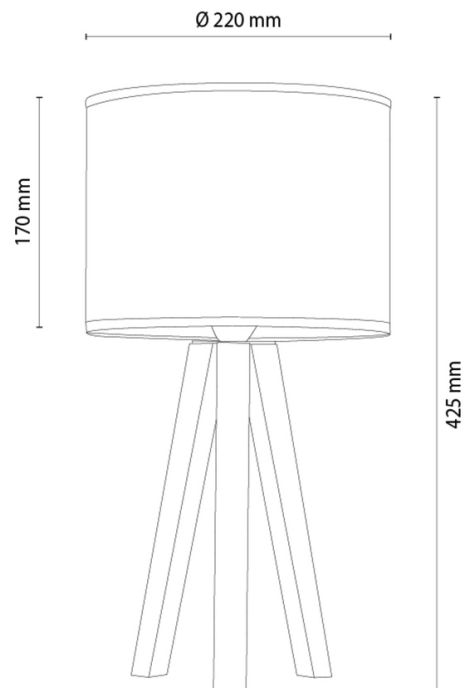

## Table lamp

Article number:	7015616810221
EAN:	5905840269769
Light source:	1xE27 Max.25W
LED power W:	N/A
AC voltage:	220-240V
Luminous power lm:	N/A
Color temperature K:	N/A
Color rendering index CRI:	N/A
IP protection class:	IP20
Protection class:	2
Up&Down system:	N/A
Touch dimmer:	N/A
Click&Dimm system:	N/A
Magnetic mounting:	N/A
LED lighting method:	N/A
Lamp material:	Stained pine
Lamp color:	Walnut
Lampshade No.:	A0221
Lampshade material:	Fabric
Lampshade color:	White
Cable material:	Synthetic
Cable color:	Black
CE Declaration:	<a href="#">Download</a>
FSC certificate:	<a href="#">FSC-C129231</a>
Lamp dimensions	
Height (mm):	425
Width (mm):	N/A
Length (mm):	N/A
Diameter (mm):	N/A
Net weight kg:	0,96
Gross weight kg:	1,49
Dimensions of carton No.1	
Height (mm):	360
Width (mm):	240
Length (mm):	240
Dimensions of carton No.2	
Height (mm):	N/A
Width (mm):	N/A
Length (mm):	N/A
Dimensions of carton No.3	
Height (mm):	N/A
Width (mm):	N/A
Length (mm):	N/A